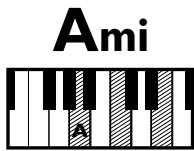

IN THE
STYLE OF..

“THE GREATEST” (Easy Version)

by Sia ft. Kendrick Lamar

KEY: C Major (A Minor)

TEMPO: 96 BPM

Chords

C	Dmi	Emi	F	G	Ami
I	ii	iii	IV	V	vi

SONG FORM: Intro, Verse, Pre-Chorus, Chorus, Verse, Pre-Chorus, Chorus, Bridge, Pre-Chorus, Chorus, Outro