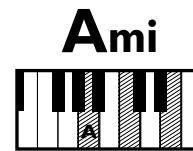

IN THE
STYLE OF..

“THE GREATEST” (Easy Version)

by Sia ft. Kendrick Lamar

KEY: C Major (A Minor)

TEMPO: 96 BPM

Chords

C	Dmi	Emi	F	G	Ami
I	ii	iii	IV	V	vi

SONG FORM: Intro, Verse, Pre-Chorus, Chorus, Verse, Pre-Chorus, Chorus, Bridge, Pre-Chorus, Chorus, Outro

||: / / / / | / / / / :||

Pre-
Chorus
X2

||: / / / / | / / / / :||

Rhythm

BEAT: 1 + 2 + 3 + 4 +

Scales

C Major Pentatonic Scale

JAM CARD™ SOLO

Place Jam Card™ #4a for MAJOR PENTATONIC with the note “C” on the root note marker!