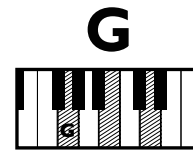

IN THE
STYLE OF..

“THE GREATEST” (Easy Version)

by Sia ft. Kendrick Lamar

KEY: C Major (A Minor)

TEMPO: 96 BPM

Chords

C	Dmi	Emi	F	G	Ami
I	ii	iii	IV	V	vi

SONG FORM: Intro, Verse, Pre-Chorus, Chorus, Verse, Pre-Chorus, Chorus, Bridge, Pre-Chorus, Chorus, Outro

Place Jam Card™ #4a for MAJOR PENTATONIC with the note “C” on the root note marker!