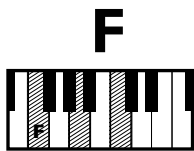

IN THE
STYLE OF..

“THE GREATEST” (Easy Version)

by Sia ft. Kendrick Lamar

KEY: C Major (A Minor)

TEMPO: 96 BPM

Chords

C	Dmi	Emi	F	G	Ami
I	ii	iii	IV	V	vi

SONG FORM: Intro, Verse, Pre-Chorus, Chorus, Verse, Pre-Chorus, Chorus, Bridge, Pre-Chorus, Chorus, Outro

||: / / / / | / / / / :||

Pre-
Chorus
X2

||: / / / / | / / / / :||

Rhythm

BEAT: 1 + 2 + 3 + 4 +

Scales

C Major Pentatonic Scale

JAM CARD™ SOLO

Place Jam Card™ #4a for MAJOR PENTATONIC with the note “C” on the root note marker!