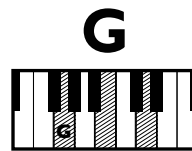

IN THE
STYLE OF..

“THE GREATEST” (Easy Version)

by Sia ft. Kendrick Lamar

KEY: C Major (A Minor)

TEMPO: 96 BPM

Chords

C	Dmi	Emi	F	G	Ami
I	ii	iii	IV	V	vi

SONG FORM: Intro, Verse, Pre-Chorus, Chorus, Verse, Pre-Chorus, Chorus, Bridge, Pre-Chorus, Chorus, Outro

||: / / / / | / / / / :||

Pre-
Chorus
X2

||: / / / / | / / / / :||

Rhythm

BEAT: 1 + 2 + 3 + 4 +

Scales

C Major Pentatonic Scale

JAM CARD™ SOLO

Place Jam Card™ #4a for MAJOR PENTATONIC with the note “C” on the root note marker!