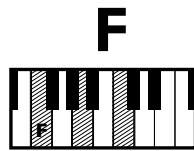

IN THE
STYLE OF..

“THE GREATEST” (Easy Version)

by Sia ft. Kendrick Lamar

KEY: C Major (A Minor)

TEMPO: 96 BPM

Chords

C	Dmi	Emi	F	G	Ami
I	ii	iii	IV	V	vi

SONG FORM: Intro, Verse, Pre-Chorus, Chorus, Verse, Pre-Chorus, Chorus, Bridge, Pre-Chorus, Chorus, Outro

||: / / / / | / / / / :||

Pre-
Chorus
X2

||: / / / / | / / / / :||

Rhythm

BEAT: 1 + 2 + 3 + 4 +

Scales

C Major Pentatonic Scale

JAM CARD™ SOLO

Place Jam Card™ #4a for MAJOR PENTATONIC with the note “C” on the root note marker!