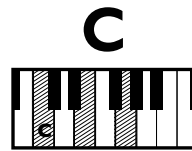

IN THE
STYLE OF..

“THE GREATEST” (Easy Version)

by Sia ft. Kendrick Lamar

KEY: C Major (A Minor)

TEMPO: 96 BPM

Chords

C	Dmi	Emi	F	G	Ami
I	ii	iii	IV	V	vi

SONG FORM: Intro, Verse, Pre-Chorus, Chorus, Verse, Pre-Chorus, Chorus, Bridge, Pre-Chorus, Chorus, Outro

||: / / / / | / / / / :||

Pre-
Chorus
X2

||: / / / / | / / / / :||

Rhythm

BEAT: 1 + 2 + 3 + 4 +

Scales

C Major Pentatonic Scale

JAM CARD™ SOLO

Place Jam Card™ #4a for MAJOR PENTATONIC with the note “C” on the root note marker!