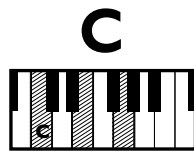

IN THE
STYLE OF..

“THE GREATEST” (Easy Version)

by Sia ft. Kendrick Lamar

KEY: C Major (A Minor)

TEMPO: 96 BPM

Chords

C	Dmi	Emi	F	G	Ami
I	ii	iii	IV	V	vi

SONG FORM: Intro, Verse, Pre-Chorus, Chorus, Verse, Pre-Chorus, Chorus, Bridge, Pre-Chorus, Chorus, Outro

||: / / / / | / / / / :||

Pre-
Chorus
X2

||: / / / / | / / / / :||

Rhythm

BEAT: 1 + 2 + 3 + 4 +

Scales

C Major Pentatonic Scale

JAM CARD™ SOLO

Place Jam Card™ #4a for MAJOR PENTATONIC with the note “C” on the root note marker!