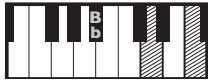

Chorus ||: / / / / / | / / / / / | / / / / / | / / / / / :||

Bb