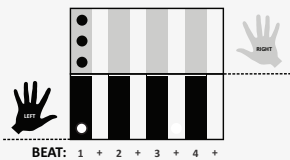

Iconic Notation

Comping Pattern