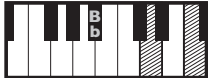

Bridge | / / / / / | / / / / / | / / / / / | / / / / / |

Bb