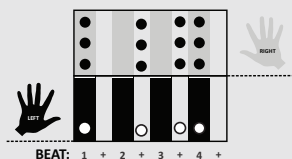

C Minor Pentatonic Scale