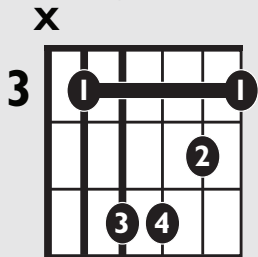

IN THE STYLE OF ...

"Chain of Fools"

by Aretha Franklin

KEY: Cm

TEMPO: 117

Chords	Cm	D*	Eb	Fm	Gm	Ab
	i	ii*	III	iv	v	VI

SONG FORM: SONG FORM: **Chorus, Verse, Chorus, Verse, Bridge, Chorus**

Cm

Cmi

1 2 + 3 + 4 +

C minor pentatonic

0 4 = Root notes

C

C minor pentatonic Scale x

1 + 2 + 3 + 4 +

Cmi (1st inversion)