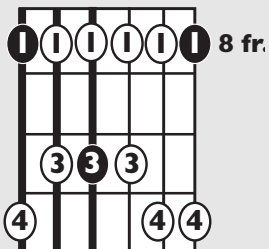

IN THE STYLE OF ...

"Chain of Fools"

by Aretha Franklin

KEY: Cm

TEMPO: 117

Chords	Cm	D*	Eb	Fm	Gm	Ab
	i	ii*	III	iv	v	VI

SONG FORM: SONG FORM: **Chorus, Verse, Chorus, Verse, Bridge, Chorus**

Cm

Cmi

1 2 + 3 + 4 +

C minor pentatonic

0 4 = Root notes

C

C minor pentatonic Scale x

1 + 2 + 3 + 4 +

Cmi (1st inversion)