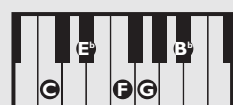

C Minor Pentatonic Scale