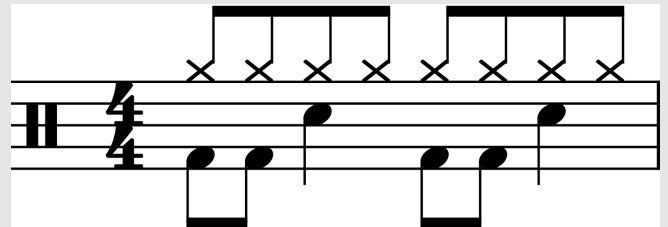

IN THE STYLE OF ...

"Chain of Fools"

by Aretha Franklin

KEY: Cm

TEMPO: 117

Chords	Cm	D*	Eb	Fm	Gm	Ab
	i	ii*	III	iv	v	VI

SONG FORM: SONG FORM: **Chorus, Verse, Chorus, Verse, Bridge, Chorus**

Cm

Cmi

1 2 + 3 + 4 +

C minor pentatonic

0 4 = Root notes

C

C minor pentatonic Scale x

1 + 2 + 3 + 4 +

Cmi (1st inversion)