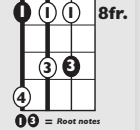

IN THE STYLE OF ...

"Chain of Fools"

by Aretha Franklin

KEY: Cm

TEMPO: 117

Chords	Cm	D*	Eb	Fm	Gm	Ab
	i	ii*	III	iv	v	VI

SONG FORM: SONG FORM: **Chorus, Verse, Chorus, Verse, Bridge, Chorus**

Cm

Cmi

1 2 + 3 + 4 +

C minor pentatonic

0 4 = Root notes

C

C minor pentatonic Scale x

1 + 2 + 3 + 4 +

Cmi (1st inversion)