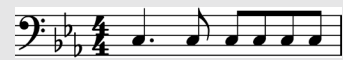

IN THE STYLE OF ...

"Chain of Fools"

by Aretha Franklin

KEY: Cm

TEMPO: 117

Chords	Cm	D*	Eb	Fm	Gm	Ab
	i	ii*	III	iv	v	VI

SONG FORM: SONG FORM: **Chorus, Verse, Chorus, Verse, Bridge, Chorus**

Cm

Cmi

1 2 + 3 + 4 +

C minor pentatonic

0 4 = Root notes

C

C minor pentatonic Scale x

1 + 2 + 3 + 4 +

Cmi (1st inversion)