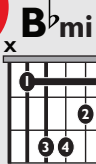

KEY: **Db**

TEMPO: **84 BPM**

Chords

Db	Ebmi	Fmi	Gb	Ab	Bbmi
I	ii	iii	IV	V	vi

SONG FORM: Pre-Chorus, Chorus, Verse, Pre-Chorus, Chorus, Bridge, Chorus

Pre-Chorus
Chorus
Verse
Bridge

Bbmi Ab

Db

Gb

Bbmi