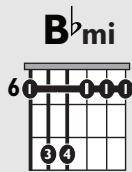

IN THE STYLE OF...

“GOOD LIFE”

by G-Eazy & Kehlani

KEY: **Db**

TEMPO: **84 BPM**

Chords

Db	Ebmi	Fmi	Gb	Ab	Bbmi
I	ii	iii	IV	V	vi

SONG FORM: Pre-Chorus, Chorus, Verse, Pre-Chorus, Chorus, Bridge, Chorus

Pre-Chorus
Chorus
Verse
Bridge

Bbmi Ab

Db

Gb

Bbmi

1 + 2 + 3 + 4 +

Verse
Easy Chorus

1 + 2 + 3 + 4 +