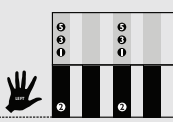

IN THE STYLE OF...

“GOOD LIFE”

by G-Eazy & Kehlani

KEY: **Db**

TEMPO: **84 BPM**

Chords

Db	Ebmi	Fmi	Gb	Ab	Bbmi
I	ii	iii	IV	V	vi

SONG FORM: Pre-Chorus, Chorus, Verse, Pre-Chorus, Chorus, Bridge, Chorus

Pre-Chorus
Chorus
Verse
Bridge

Bbmi Ab

Db

Gb

Bbmi

1 + 2 + 3 + 4 +

Verse
Easy Chorus

1 + 2 + 3 + 4 +

Chorus

1 e + a 2 e + a 3 e + a 4 e + a

Verse
Easy Chorus

Chorus

B Minor Pentatonic Scale

SOLO