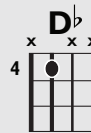

IN THE STYLE OF...

“GOOD LIFE”

by G-Eazy & Kehlani

KEY: **Db**

TEMPO: **84 BPM**

Chords

Db	Ebmi	Fmi	Gb	Ab	Bbmi
I	ii	iii	IV	V	vi

SONG FORM: Pre-Chorus, Chorus, Verse, Pre-Chorus, Chorus, Bridge, Chorus

Pre-Chorus
Chorus
Verse
Bridge

Bbmi Ab

Db

Gb

Bbmi

1 + 2 + 3 + 4 +

Verse
Easy Chorus

1 + 2 + 3 + 4 +