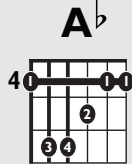

IN THE STYLE OF...

“GOOD LIFE”

by G-Eazy & Kehlani

KEY: **Db**

TEMPO: **84 BPM**

Chords

Db	Ebmi	Fmi	Gb	Ab	Bbmi
I	ii	iii	IV	V	vi

SONG FORM: Pre-Chorus, Chorus, Verse, Pre-Chorus, Chorus, Bridge, Chorus

Pre-Chorus
Chorus
Verse
Bridge

Bbmi Ab

Db

Gb

Bbmi

1 + 2 + 3 + 4 +

Verse
Easy Chorus

1 + 2 + 3 + 4 +