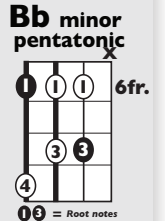

IN THE STYLE OF...

“GOOD LIFE”

by G-Eazy & Kehlani

KEY: **Db**

TEMPO: **84 BPM**

Chords

Db	Ebmi	Fmi	Gb	Ab	Bbmi
I	ii	iii	IV	V	vi

SONG FORM: Pre-Chorus, Chorus, Verse, Pre-Chorus, Chorus, Bridge, Chorus

Pre-Chorus
Chorus
Verse
Bridge

Bbmi Ab

Db

Gb

Bbmi

1 + 2 + 3 + 4 +

Verse
Easy Chorus

1 + 2 + 3 + 4 +