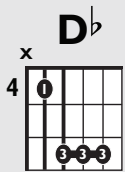

IN THE STYLE OF...

“GOOD LIFE”

by G-Eazy & Kehlani

KEY: **Db**

TEMPO: **84 BPM**

Chords

Db	Ebmi	Fmi	Gb	Ab	Bbmi
I	ii	iii	IV	V	vi

SONG FORM: Pre-Chorus, Chorus, Verse, Pre-Chorus, Chorus, Bridge, Chorus

Pre-Chorus
Chorus
Verse
Bridge

Bbmi Ab

Db

Gb

Bbmi

1 + 2 + 3 + 4 +

Verse
Easy Chorus

1 + 2 + 3 + 4 +