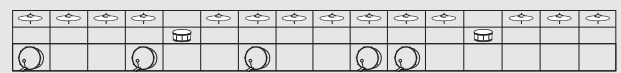

1 + 2 + 3 + 4 +

Chorus