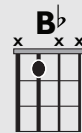

IN THE STYLE OF...

“GOOD LIFE”

by G-Eazy & Kehlani

KEY: **Db**

TEMPO: **84 BPM**

Chords

Db	Ebmi	Fmi	Gb	Ab	Bbmi
I	ii	iii	IV	V	vi

SONG FORM: Pre-Chorus, Chorus, Verse, Pre-Chorus, Chorus, Bridge, Chorus

Pre-Chorus
Chorus
Verse
Bridge

Bbmi Ab

Db

Gb

Bbmi

1 + 2 + 3 + 4 +

Verse
Easy Chorus

1 + 2 + 3 + 4 +