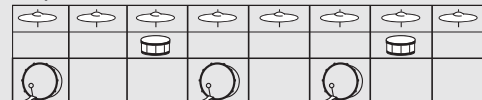

IN THE STYLE OF...

“GOOD LIFE”

by G-Eazy & Kehlani

KEY: **Db**

TEMPO: **84 BPM**

Chords

Db	Ebmi	Fmi	Gb	Ab	Bbmi
I	ii	iii	IV	V	vi

SONG FORM: Pre-Chorus, Chorus, Verse, Pre-Chorus, Chorus, Bridge, Chorus

Pre-Chorus
Chorus
Verse
Bridge

Bbmi Ab

Db

Gb

Bbmi

1 + 2 + 3 + 4 +

Verse
Easy Chorus

1 + 2 + 3 + 4 +