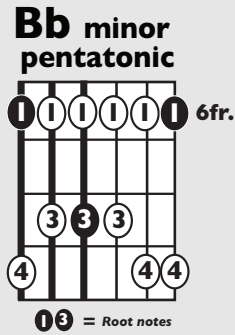

KEY: **Db**

TEMPO: **84 BPM**

Chords

Db	Ebmi	Fmi	Gb	Ab	Bbmi
I	ii	iii	IV	V	vi

SONG FORM: Pre-Chorus, Chorus, Verse, Pre-Chorus, Chorus, Bridge, Chorus

Pre-Chorus
Chorus
Verse
Bridge

Bbmi Ab

Db

Gb

Bbmi

1 + 2 + 3 + 4 +