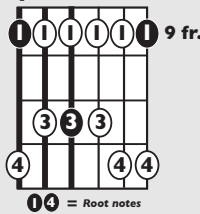

C#mi

E

B

C# minor pentatonic