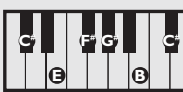

IN THE STYLE OF ...

"Jolene"

by Dolly Parton

KEY: C#m

TEMPO: 222BPM

Chords	E	F#m	G#m	A	B	C#m
	I	ii	iii	IV	V	vi

SONG FORM: **Intro, Chorus, Verse, Chorus, Verse, Chorus, Verse Chorus**

C#m

1 + 2 + 3 + 4 +

C#mi

E (2nd inversion)

B

C#mi Pentatonic Scale

SOLO

C# Minor Pentatonic