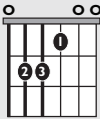

IN THE STYLE OF ...

"Jolene"

by Dolly Parton

KEY: C#m

TEMPO: 222BPM

Chords	E	F#m	G#m	A	B	C#m
	I	ii	iii	IV	V	vi

SONG FORM: **Intro, Chorus, Verse, Chorus, Verse, Chorus, Verse Chorus**

C#m

Intro

C#m

E

B

C#m

Verse

B

C#m

C#m

E

B

C#m

Chorus

B

C#m

C#mi

E

B

C# minor pentatonic

I 2 + 3 + 4

C#

E

B

C# minor pentatonic

1 + 2 + 3 + 4 +

C#mi

E (2nd inversion)

B

C#mi Pentatonic Scale

SOLO

C# Minor Pentatonic