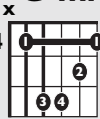

IN THE STYLE OF ...

"Jolene"

by Dolly Parton

KEY: C#m

TEMPO: 222BPM

Chords	E	F#m	G#m	A	B	C#m
	I	ii	iii	IV	V	vi

SONG FORM: **Intro, Chorus, Verse, Chorus, Verse, Chorus, Verse Chorus**

C#m

Intro

C#m

E

B

C#m

Verse

B

C#m

C#m

E

B

C#m

Chorus

B

C#m

C#mi

E

B

C# minor pentatonic

I 2 + 3 + 4

C#

E

B

C# minor pentatonic

1 + 2 + 3 + 4 +

C#mi

E (2nd inversion)

B

C#mi Pentatonic Scale

SOLO

C# Minor Pentatonic