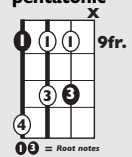

C#

E

B

C# minor pentatonic

1 + 2 + 3 + 4 +