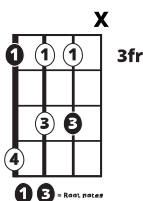

Song Form

Vamp, Verse, Vamp, Verse, Vamp, Verse

Genre
Pop

Language
English

Key
Gm/Bb

Tempo
86 BPM

Chords:

Bb	Cm	Dm	Eb	F	Gm
I	ii	iii	IV	V	vi

Vamp | / / / / / | / / / / / | / / / / / | / / / / / |

Verse ||: / / / / / | / / / / / | / / / / / | / / / / / |

| / / / / / | / / / / / | / / / / / | / / / / / :||

Iconic Notation

Rhythm

Solo Scale

Gmi Pentatonic