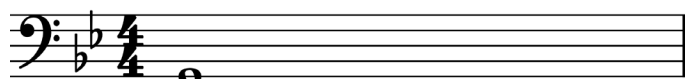

Standard Notation

Rhythm