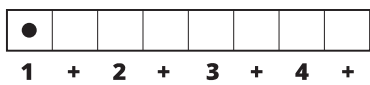

Song Form

Vamp, Verse, Vamp, Verse, Vamp, Verse

Genre
Pop

Language
English

Key
Gm/Bb

Tempo
86 BPM

Chords:

Bb	Cm	Dm	Eb	F	Gm
I	ii	iii	IV	V	vi

Vamp | / / / / / | / / / / / | / / / / / | / / / / / |

Verse ||: / / / / / | / / / / / | / / / / / | / / / / / |

| / / / / / | / / / / / | / / / / / | / / / / / :||

Iconic Notation

Rhythm

Solo Scale

Gmi Pentatonic