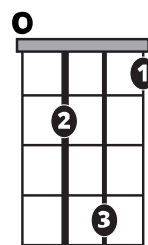

Song Form

Vamp, Verse, Vamp, Verse, Vamp, Verse

Genre
Pop

Language
English

Key
Gm/Bb

Tempo
86 BPM

Chords:

Bb	Cm	Dm	Eb	F	Gm
I	ii	iii	IV	V	vi

Gmi

Gmi

Cmi

Gmi

Eb

F

Cmi

Gmi