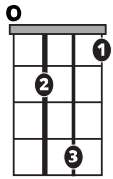

Song Form

Vamp, Verse, Vamp, Verse, Vamp, Verse

Genre
Pop

Language
English

Key
Gm/Bb

Tempo
86 BPM

Chords:

Bb	Cm	Dm	Eb	F	Gm
I	ii	iii	IV	V	vi

Gmi

Gmi

Cmi

Gmi

Eb

F

Cmi

Gmi

Iconic Notation

Rhythm

Solo Scale

Gmi Pentatonic

3 = Root Note

Standard Notation

Rhythm

Solo Scale