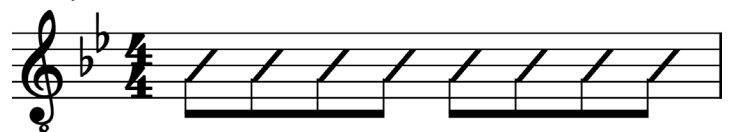

Song Form

Vamp, Verse, Vamp, Verse, Vamp, Verse

Genre
Pop

Language
English

Key
Gm/Bb

Tempo
86 BPM

Chords:

Bb	Cm	Dm	Eb	F	Gm
I	ii	iii	IV	V	vi

Gmi

Gmi

Cmi

Gmi

Eb

F

Cmi

Gmi

Iconic Notation

Rhythm

Solo Scale

Gmi Pentatonic

3 = Root Note

Standard Notation

Rhythm

Solo Scale