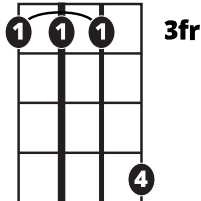

Song Form

Vamp, Verse, Vamp, Verse, Vamp, Verse

Genre
Pop

Language
English

Key
Gm/Bb

Tempo
86 BPM

Chords:

Bb	Cm	Dm	Eb	F	Gm
I	ii	iii	IV	V	vi

Gmi

Gmi

Cmi

Gmi

Eb

F

Cmi

Gmi