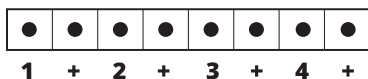

Song Form

Vamp, Verse, Vamp, Verse, Vamp, Verse

Genre
Pop

Language
English

Key
Gm/Bb

Tempo
86 BPM

Chords:

Bb	Cm	Dm	Eb	F	Gm
I	ii	iii	IV	V	vi

Gmi

Gmi

Cmi

Gmi

Eb

F

Cmi

Gmi

Iconic Notation

Rhythm

Solo Scale

Gmi Pentatonic

3 = Root Note

Standard Notation

Rhythm

Solo Scale