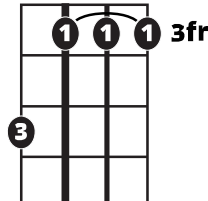

Song Form

Vamp, Verse, Vamp, Verse, Vamp, Verse

Genre
Pop

Language
English

Key
Gm/Bb

Tempo
86 BPM

Chords:

Bb	Cm	Dm	Eb	F	Gm
I	ii	iii	IV	V	vi

Gmi

Gmi

Cmi

Gmi

Eb

F

Cmi

Gmi

Iconic Notation

Rhythm

Solo Scale

Gmi Pentatonic

3 = Root Note

Standard Notation

Rhythm

Solo Scale