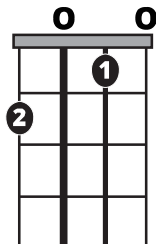

Song Form

Vamp, Verse, Vamp, Verse, Vamp, Verse

Genre
Pop

Language
English

Key
Gm/Bb

Tempo
86 BPM

Chords:

Bb	Cm	Dm	Eb	F	Gm
I	ii	iii	IV	V	vi

Gmi

Gmi

Cmi

Gmi

Eb

F

Cmi

Gmi