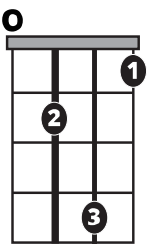

Song Form

Vamp, Verse, Vamp, Verse, Vamp, Verse

Genre
Pop

Language
English

Key
Gm/Bb

Tempo
86 BPM

Chords:

Bb	Cm	Dm	Eb	F	Gm
I	ii	iii	IV	V	vi

Gmi

Gmi

Cmi

Gmi

Eb

F

Cmi

Gmi

Iconic Notation

Rhythm

Solo Scale

Gmi Pentatonic

3 = Root Note

Standard Notation

Rhythm

Solo Scale