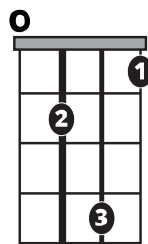

Song Form

Vamp, Verse, Vamp, Verse, Vamp, Verse

Genre
Pop

Language
English

Key
Gm/Bb

Tempo
86 BPM

Chords:

Bb	Cm	Dm	Eb	F	Gm
I	ii	iii	IV	V	vi

Gmi

Gmi

Cmi

Gmi

Eb

F

Cmi

Gmi