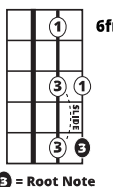

Song Form

Vamp, Verse, Vamp, Verse, Vamp, Verse

Genre
Pop

Language
English

Key
Gm/Bb

Tempo
86 BPM

Chords:

Bb	Cm	Dm	Eb	F	Gm
I	ii	iii	IV	V	vi

Gmi

Gmi

Cmi

Gmi

Eb

F

Cmi

Gmi

Iconic Notation

Rhythm

Solo Scale

Gmi Pentatonic

3 = Root Note

Standard Notation

Rhythm

Solo Scale