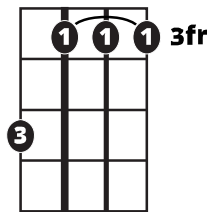

Song Form

Vamp, Verse, Vamp, Verse, Vamp, Verse

Genre
Pop

Language
English

Key
Gm/Bb

Tempo
86 BPM

Chords:

Bb	Cm	Dm	Eb	F	Gm
I	ii	iii	IV	V	vi

Gmi

Gmi

Cmi

Gmi

Eb

F

Cmi

Gmi

Iconic Notation

Rhythm

Solo Scale

Gmi Pentatonic

3 = Root Note

Standard Notation

Rhythm

Solo Scale