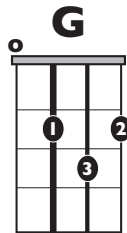

IN THE STYLE OF ... "Best Day of My Life"

by American Authors

KEY: D

TEMPO: 101 BPM

Chords

D	Em	F#m	G	A	Bm
I	ii	iii	IV	V	vi

SONG FORM: **Intro, Verse, Pre-Chorus, Chorus, Verse, Pre-Chorus, Chorus, Chorus**

Verse/Chorus

Pre-Chorus

Iconic Notation

Strum Pattern
Chorus

D Major Pentatonic

1 4 = Root notes

Standard Notation

Strum Pattern