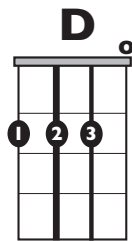

IN THE STYLE OF ... "Best Day of My Life"

by American Authors

KEY: D

TEMPO: 101 BPM

Chords

D	Em	F#m	G	A	Bm
I	ii	iii	IV	V	vi

SONG FORM: **Intro, Verse, Pre-Chorus, Chorus, Verse, Pre-Chorus, Chorus, Chorus**

Verse/Chorus

Pre-Chorus

Iconic Notation

Strum Pattern
Chorus

D Major Pentatonic

1 4 = Root notes

Standard Notation

Strum Pattern

Solo Scale

D Major Pentatonic