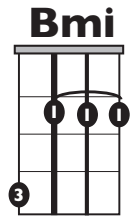

IN THE STYLE OF ... "Best Day of My Life"

by American Authors

KEY: D

TEMPO: 101 BPM

Chords

D	Em	F#m	G	A	Bm
I	ii	iii	IV	V	vi

SONG FORM: **Intro, Verse, Pre-Chorus, Chorus, Verse, Pre-Chorus, Chorus, Chorus**

Verse/Chorus

Pre-Chorus

Iconic Notation

Strum Pattern
Chorus

D Major Pentatonic

1 4 = Root notes

Standard Notation

Strum Pattern