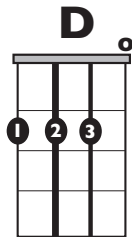

IN THE STYLE OF ... "Best Day of My Life"

by American Authors

KEY: D

TEMPO: 101 BPM

Chords

D	Em	F#m	G	A	Bm
I	ii	iii	IV	V	vi

SONG FORM: **Intro, Verse, Pre-Chorus, Chorus, Verse, Pre-Chorus, Chorus, Chorus**

Verse/Chorus

Pre-Chorus

Iconic Notation

Strum Pattern
Chorus

D Major Pentatonic

1 4 = Root notes

Standard Notation

Strum Pattern

Solo Scale

D Major Pentatonic