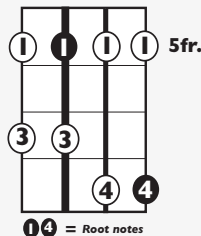

IN THE STYLE OF ... "Best Day of My Life"

by American Authors

KEY: D

TEMPO: 101 BPM

Chords

D	Em	F#m	G	A	Bm
I	ii	iii	IV	V	vi

SONG FORM: **Intro, Verse, Pre-Chorus, Chorus, Verse, Pre-Chorus, Chorus, Chorus**

Verse/Chorus

Pre-Chorus

Iconic Notation

Strum Pattern
Chorus

D Major Pentatonic

1 4 = Root notes

Standard Notation

Strum Pattern