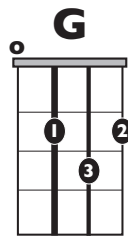

IN THE STYLE OF ... "Best Day of My Life"

by American Authors

KEY: D

TEMPO: 101 BPM

Chords

D	Em	F#m	G	A	Bm
I	ii	iii	IV	V	vi

SONG FORM: **Intro, Verse, Pre-Chorus, Chorus, Verse, Pre-Chorus, Chorus, Chorus**

Verse/Chorus

Pre-Chorus

Iconic Notation

Strum Pattern
Chorus

D Major Pentatonic

1 4 = Root notes

Standard Notation

Strum Pattern