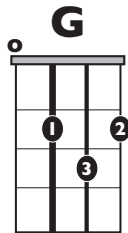

IN THE STYLE OF ...

"Best Day of My Life" (Easy)

by American Authors

KEY: D

TEMPO: 101BPM

Chords

D	Em	F#m	G	A	Bm
I	ii	iii	IV	V	vi

SONG FORM: **Intro, Verse, Pre-Chorus, Chorus, Verse, Pre-Chorus, Chorus, Chorus**

Verse/Chorus

Pre-Chorus

Iconic Notation

Strum Pattern
Chorus

D Major Pentatonic

5fr.

1 4 = Root notes

Standard Notation

Strum Pattern

Solo Scale

D Major Pentatonic