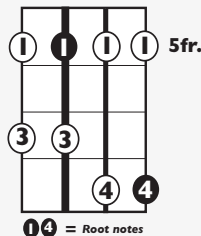

IN THE STYLE OF ...

"Best Day of My Life" (Easy)

by American Authors

KEY: D

TEMPO: 101BPM

Chords

D	Em	F#m	G	A	Bm
I	ii	iii	IV	V	vi

SONG FORM: **Intro, Verse, Pre-Chorus, Chorus, Verse, Pre-Chorus, Chorus, Chorus**

Verse/Chorus

Pre-Chorus

Iconic Notation

Strum Pattern
Chorus

D Major Pentatonic

5fr.

1 4 = Root notes

Standard Notation