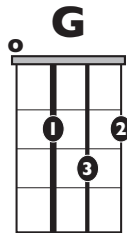

IN THE STYLE OF ...

"Best Day of My Life" (Easy)

by American Authors

KEY: D

TEMPO: 101BPM

Chords

D	Em	F#m	G	A	Bm
I	ii	iii	IV	V	vi

SONG FORM: **Intro, Verse, Pre-Chorus, Chorus, Verse, Pre-Chorus, Chorus, Chorus**

Verse/Chorus

Pre-Chorus

Iconic Notation

Strum Pattern
Chorus

D Major Pentatonic

5fr.

1 4 = Root notes

Standard Notation

Strum Pattern

Solo Scale

D Major Pentatonic