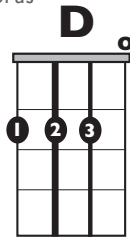

IN THE STYLE OF ...

"Best Day of My Life" (Easy)

by American Authors

KEY: D

TEMPO: 101BPM

Chords

D	Em	F#m	G	A	Bm
I	ii	iii	IV	V	vi

SONG FORM: **Intro, Verse, Pre-Chorus, Chorus, Verse, Pre-Chorus, Chorus, Chorus**

Verse/Chorus

Pre-Chorus

Iconic Notation

Strum Pattern
Chorus

D Major Pentatonic

5fr.

1 4 = Root notes

Standard Notation

Strum Pattern

Solo Scale

D Major Pentatonic