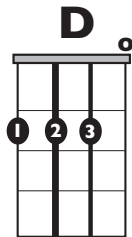

IN THE STYLE OF ...

"Best Day of My Life" (Easy)

by American Authors

KEY: D

TEMPO: 101BPM

Chords

D	Em	F#m	G	A	Bm
I	ii	iii	IV	V	vi

SONG FORM: **Intro, Verse, Pre-Chorus, Chorus, Verse, Pre-Chorus, Chorus, Chorus**

Verse/Chorus

Pre-Chorus

Iconic Notation

Strum Pattern
Chorus

D Major Pentatonic

5fr.

1 4 = Root notes

Standard Notation

Strum Pattern

Solo Scale

D Major Pentatonic