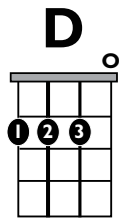

IN THE
STYLE OF...

“CLOSER” (Easy Version)

by The Chainsmokers

KEY: G Major

FOR ORIGINAL KEY: Capo I

TEMPO: 92 BPM

Chords

G	A ^m i	B ^m i	C	D	E ^m i
I	ii	iii	IV	V	vi

SONG FORM: Intro, Verse, Pre-Chorus, Chorus, Post-Chorus, Verse, Pre-Chorus, Chorus, Post-Chorus, Chorus x2, Post-Chorus

||: / / / / | / / / / :||

Iconic Notation

Verse Pattern

I + 2 + 3 + 4 +

Intro/Chorus Strum Pattern