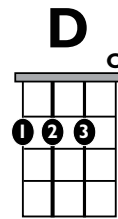

IN THE
STYLE OF...

“CLOSER” (Easy Version)

by The Chainsmokers

KEY: G Major

FOR ORIGINAL KEY: Capo I

TEMPO: 92 BPM

Chords

G	A ^m i	B ^m i	C	D	E ^m i
I	ii	iii	IV	V	vi

SONG FORM: Intro, Verse, Pre-Chorus, Chorus, Post-Chorus, Verse, Pre-Chorus, Chorus, Post-Chorus, Chorus x2, Post-Chorus

||: / / / / | / / / / :||

Iconic Notation

Verse Pattern

I + 2 + 3 + 4 +

Intro/Chorus Strum Pattern