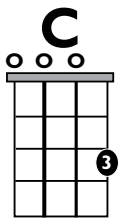

IN THE
STYLE OF...

“CLOSER” (Easy Version)

by The Chainsmokers

KEY: G Major

FOR ORIGINAL KEY: Capo I

TEMPO: 92 BPM

Chords

G	A ^m i	B ^m i	C	D	E ^m i
I	ii	iii	IV	V	vi

SONG FORM: Intro, Verse, Pre-Chorus, Chorus, Post-Chorus, Verse, Pre-Chorus, Chorus, Post-Chorus, Chorus x2, Post-Chorus

||: / / / / | / / / / :||

Iconic Notation

Verse Pattern

I + 2 + 3 + 4 +

Intro/Chorus Strum Pattern