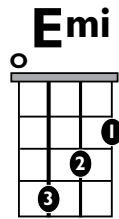

IN THE
STYLE OF...

“CLOSER” (Easy Version)

by The Chainsmokers

KEY: G Major

FOR ORIGINAL KEY: Capo I

TEMPO: 92 BPM

Chords

G	A ^m i	B ^m i	C	D	E ^m i
I	ii	iii	IV	V	vi

SONG FORM: Intro, Verse, Pre-Chorus, Chorus, Post-Chorus, Verse, Pre-Chorus, Chorus, Post-Chorus, Chorus x2, Post-Chorus

||: / / / / | / / / / :||

Iconic Notation

Verse Pattern

I + 2 + 3 + 4 +

Intro/Chorus Strum Pattern