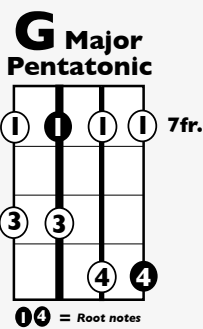

Iconic Notation

Verse Pattern

I + 2 + 3 + 4 +

Intro/Chorus Strum Pattern

I + 2 + 3 + 4 +