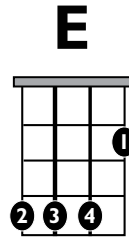

IN THE
STYLE OF...

“HEATHENS”

by *Twenty One Pilots*

KEY: G Major **TEMPO:** 90 BPM

Chords

G	Ami	B	C	D	E
I	ii	III	IV	V	VI

SONG FORM: Chorus (x2), Verse, Chorus, Verse, Instrumental, Chorus (x2), Outro

STYLE NOTES: The E major chord may look out of place in a song in E minor, but don't worry, it'll sound good!

|| / / | / / / / :||

Play this instead of E on the last two bars of the verse

| / / / / | / / / / ||

Rhythm

Scales

E minor pentatonic