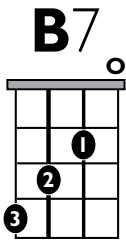

IN THE
STYLE OF...

“HEATHENS”

by *Twenty One Pilots*

KEY: G Major **TEMPO:** 90 BPM

Chords

G	Ami	B	C	D	E
I	ii	III	IV	V	VI

SONG FORM: Chorus (x2), Verse, Chorus, Verse, Instrumental, Chorus (x2), Outro

STYLE NOTES: The E major chord may look out of place in a song in E minor, but don't worry, it'll sound good!

|| / / | / / / / :||

Play this instead of E on the last two bars of the verse

| / / / / | / / / / ||

Rhythm

Scales

E minor pentatonic