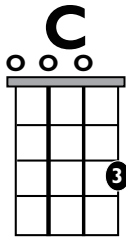

IN THE
STYLE OF...

“HEATHENS”

by *Twenty One Pilots*

KEY: G Major **TEMPO:** 90 BPM

Chords

G	Ami	B	C	D	E
I	ii	III	IV	V	VI

SONG FORM: Chorus (x2), Verse, Chorus, Verse, Instrumental, Chorus (x2), Outro

STYLE NOTES: The E major chord may look out of place in a song in E minor, but don't worry, it'll sound good!

|| / / | / / / / :||

Play this instead of E on the last two bars of the verse

| / / / / | / / / / ||

Rhythm

Scales

E minor pentatonic