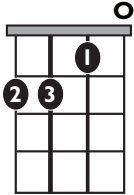

IN THE
STYLE OF...

“HERE” (Easy Version)

by Alessia Cara

KEY: Dmi

TEMPO: 123 BPM

Chords

F	Gmi	Ami	Bb	C	Dmi
I	ii	iii	IV	V	vi

SONG FORM: Verse, Chorus, Verse, Chorus, Bridge, Chorus

Dmi

Verse
Chorus
Bridge

Iconic Notation

Strum Pattern

Easy Strum Pattern

Solo Scale

Standard Notation

Strum Pattern

Easy Strum Pattern

Solo Scale