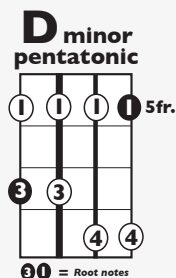

# “HERE” (Easy Version)

by Alessia Cara

**KEY:** Dmi

**TEMPO:** 123 BPM

Chords

F	Gmi	Ami	Bb	C	Dmi
I	ii	iii	IV	V	vi

SONG FORM: Verse, Chorus, Verse, Chorus, Bridge, Chorus

### Iconic Notation

Strum Pattern

Easy Strum Pattern

Solo Scale