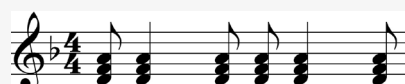

Standard Notation

Strum Pattern