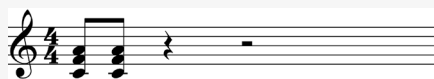

IN THE "I DON'T WANNA LIVE FOREVER" (Easy Version)

STYLE OF...

KEY: C

TEMPO: 118 BPM

Chords

C	Dmi	Emi	F	G	Ami
I	ii	iii	IV	V	vi

SONG FORM: Intro, Verse, Chorus, Verse, Chorus, Verse, Chorus, Outro

F

Intro
Verse
Chorus
Bridge

C

G

Ami

||: / / / / | / / / / | / / / / | / / / / :||

Iconic Notation

Strum Pattern

Easy Strum Pattern

Solo Scale

C Major Pentatonic

00 = Root notes

Standard Notation

Strum Pattern

Easy Strum Pattern

Solo Scale