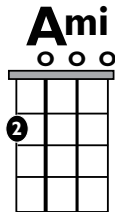

# “LET ME LOVE YOU” (Easy Version)

by DJ Snake ft. Justin Bieber

**KEY:** A Minor (C Major)

**FOR ORIGINAL KEY:** Capo 3

**TEMPO:** 100 BPM

Chords

C	Dmi	Emi	F	G	Ami
I	ii	iii	IV	V	vi

SONG FORM: Intro, Verse, Pre-Chorus, Chorus, Post-Chorus, Verse, Pre-Chorus, Chorus, Post-Chorus, Bridge, Chorus