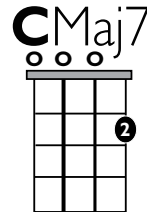

# “LET ME LOVE YOU” (Easy Version)

by DJ Snake ft. Justin Bieber

**KEY:** A Minor (C Major)

**FOR ORIGINAL KEY:** Capo 3

**TEMPO:** 100 BPM

Chords

C	Dmi	Emi	F	G	Ami
I	ii	iii	IV	V	vi

SONG FORM: Intro, Verse, Pre-Chorus, Chorus, Post-Chorus, Verse, Pre-Chorus, Chorus, Post-Chorus, Bridge, Chorus