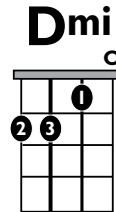

Pre-Chorus
X2