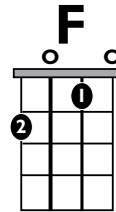

# “LET ME LOVE YOU” (Easy Version)

by DJ Snake ft. Justin Bieber

**KEY:** A Minor (C Major)

**FOR ORIGINAL KEY:** Capo 3

**TEMPO:** 100 BPM

Chords

C	Dmi	Emi	F	G	Ami
I	ii	iii	IV	V	vi

SONG FORM: Intro, Verse, Pre-Chorus, Chorus, Post-Chorus, Verse, Pre-Chorus, Chorus, Post-Chorus, Bridge, Chorus