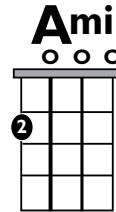

# “LET ME LOVE YOU” (Easy Version)

by DJ Snake ft. Justin Bieber

**KEY:** A Minor (C Major)

**FOR ORIGINAL KEY:** Capo 3

**TEMPO:** 100 BPM

Chords

C	Dmi	Emi	F	G	Ami
I	ii	iii	IV	V	vi

SONG FORM: Intro, Verse, Pre-Chorus, Chorus, Post-Chorus, Verse, Pre-Chorus, Chorus, Post-Chorus, Bridge, Chorus