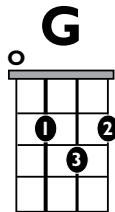

Pre-Chorus
X2