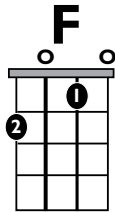

# “LET ME LOVE YOU” (Easy Version)

by DJ Snake ft. Justin Bieber

**KEY:** A Minor (C Major)

**FOR ORIGINAL KEY:** Capo 3

**TEMPO:** 100 BPM

Chords

C	Dmi	Emi	F	G	Ami
I	ii	iii	IV	V	vi

SONG FORM: Intro, Verse, Pre-Chorus, Chorus, Post-Chorus, Verse, Pre-Chorus, Chorus, Post-Chorus, Bridge, Chorus