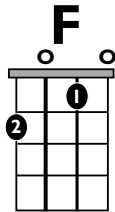

# “LET ME LOVE YOU” (Easy Version)

by DJ Snake ft. Justin Bieber

**KEY:** A Minor (C Major)

**FOR ORIGINAL KEY:** Capo 3

**TEMPO:** 100 BPM

Chords

C	Dmi	Emi	F	G	Ami
I	ii	iii	IV	V	vi

SONG FORM: Intro, Verse, Pre-Chorus, Chorus, Post-Chorus, Verse, Pre-Chorus, Chorus, Post-Chorus, Bridge, Chorus