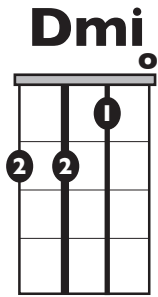

IN THE STYLE OF ...

"Mia" Easy

by Bad Bunny, Drake

KEY: Am

TEMPO: 97BPM

Chords	C	Dm	Em	F	G	Am
	I	ii	iii	IV	V	vi

SONG FORM: Verse, Chorus, Verse, Chorus, Verse, Chorus

Iconic Notation