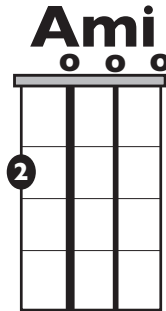

IN THE STYLE OF ...

"Mia" Easy

by Bad Bunny, Drake

KEY: Am

TEMPO: 97BPM

Chords	C	Dm	Em	F	G	Am
	I	ii	iii	IV	V	vi

SONG FORM: Verse, Chorus, Verse, Chorus, Verse, Chorus

Iconic Notation