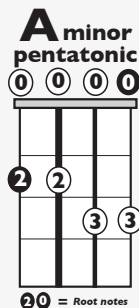

Iconic Notation

Strum Pattern
Chorus

1 2 + 3 4 +