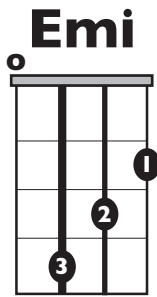

IN THE STYLE OF ...

"Mia" Easy

by Bad Bunny, Drake

KEY: Am

TEMPO: 97BPM

Chords	C	Dm	Em	F	G	Am
	I	ii	iii	IV	V	vi

SONG FORM: Verse, Chorus, Verse, Chorus, Verse, Chorus

Iconic Notation