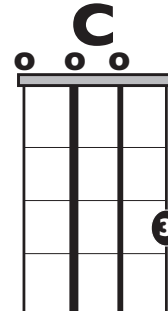

IN THE STYLE OF ...

"Mia" Easy

by Bad Bunny, Drake

KEY: Am

TEMPO: 97BPM

Chords	C	Dm	Em	F	G	Am
	I	ii	iii	IV	V	vi

SONG FORM: Verse, Chorus, Verse, Chorus, Verse, Chorus

Iconic Notation