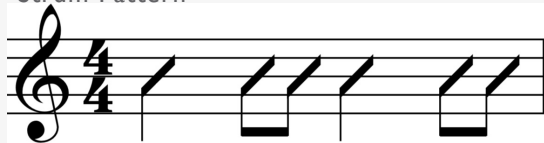

Standard Notation

Strum Pattern