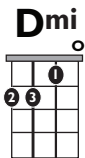

IN THE
STYLE OF...

“NO TEARS LEFT TO CRY”

by Ariana Grande

KEY: **C**

TEMPO: **122 BPM**

Chords

C	Dmi	Emi	F	G	Ami
I	ii	iii	IV	V	vi

SONG FORM: **Chorus, Verse, Chorus, Verse, Chorus, Chorus**

Chorus

Verse

Iconic Notation

Chorus Pattern

Verse Pattern

Solo Scale

Standard Notation