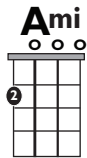

IN THE
STYLE OF...

“NO TEARS LEFT TO CRY”

by Ariana Grande

KEY: **C**

TEMPO: **122 BPM**

Chords

C	Dmi	Emi	F	G	Ami
I	ii	iii	IV	V	vi

SONG FORM: **Chorus, Verse, Chorus, Verse, Chorus, Chorus**