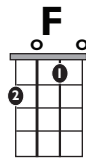

IN THE
STYLE OF...

“NO TEARS LEFT TO CRY”

by Ariana Grande

KEY: **C**

TEMPO: **122 BPM**

Chords

C	Dmi	Emi	F	G	Ami
I	ii	iii	IV	V	vi

SONG FORM: **Chorus, Verse, Chorus, Verse, Chorus, Chorus**