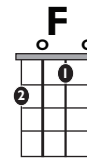

IN THE
STYLE OF...

“NO TEARS LEFT TO CRY”

by Ariana Grande

KEY: **C**

TEMPO: **122 BPM**

Chords

C	Dmi	Emi	F	G	Ami
I	ii	iii	IV	V	vi

SONG FORM: **Chorus, Verse, Chorus, Verse, Chorus, Chorus**