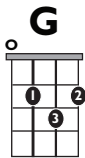

IN THE
STYLE OF...

“NO TEARS LEFT TO CRY”

by Ariana Grande

KEY: **C**

TEMPO: **122 BPM**

Chords

C	Dmi	Emi	F	G	Ami
I	ii	iii	IV	V	vi

SONG FORM: **Chorus, Verse, Chorus, Verse, Chorus, Chorus**