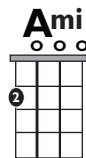

IN THE
STYLE OF...

“NO TEARS LEFT TO CRY”

by Ariana Grande

KEY: **C**

TEMPO: **122 BPM**

Chords

C	Dmi	Emi	F	G	Ami
I	ii	iii	IV	V	vi

SONG FORM: **Chorus, Verse, Chorus, Verse, Chorus, Chorus**

Chorus

Verse

Iconic Notation

Chorus Pattern

Verse Pattern

Solo Scale

Standard Notation