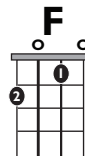

IN THE
STYLE OF...

“NO TEARS LEFT TO CRY”

by Ariana Grande

KEY: **C**

TEMPO: **122 BPM**

Chords

C	Dmi	Emi	F	G	Ami
I	ii	iii	IV	V	vi

SONG FORM: **Chorus, Verse, Chorus, Verse, Chorus, Chorus**

Chorus

Verse

Iconic Notation

Chorus Pattern

Verse Pattern

Solo Scale

Standard Notation