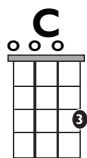

IN THE
STYLE OF...

“NO TEARS LEFT TO CRY”

by Ariana Grande

KEY: **C**

TEMPO: **122 BPM**

Chords

C	Dmi	Emi	F	G	Ami
I	ii	iii	IV	V	vi

SONG FORM: **Chorus, Verse, Chorus, Verse, Chorus, Chorus**

Chorus

Verse

Iconic Notation

Chorus Pattern

Verse Pattern

Solo Scale

Standard Notation