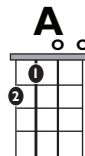

IN THE
STYLE OF...

“NO TEARS LEFT TO CRY”

by Ariana Grande

KEY: **C**

TEMPO: **122 BPM**

Chords

C	Dmi	Emi	F	G	Ami
I	ii	iii	IV	V	vi

SONG FORM: **Chorus, Verse, Chorus, Verse, Chorus, Chorus**

Chorus

Verse

Iconic Notation

Chorus Pattern

Verse Pattern

Solo Scale

Standard Notation