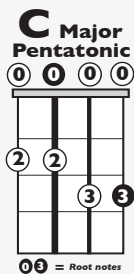

IN THE
STYLE OF...

“NO TEARS LEFT TO CRY”

by Ariana Grande

KEY: **C**

TEMPO: **122 BPM**

Chords

C	Dmi	Emi	F	G	Ami
I	ii	iii	IV	V	vi

SONG FORM: **Chorus, Verse, Chorus, Verse, Chorus, Chorus**

Chorus

Verse

Iconic Notation

Chorus Pattern

Verse Pattern

Solo Scale

Standard Notation