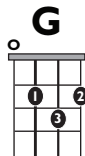

IN THE
STYLE OF...

“NO TEARS LEFT TO CRY”

by Ariana Grande

KEY: **C**

TEMPO: **122 BPM**

Chords

C	Dmi	Emi	F	G	Ami
I	ii	iii	IV	V	vi

SONG FORM: **Chorus, Verse, Chorus, Verse, Chorus, Chorus**

Chorus

Verse

Iconic Notation

Chorus Pattern

Verse Pattern

Solo Scale

Standard Notation