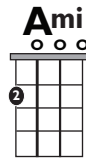

IN THE
STYLE OF...

“NO TEARS LEFT TO CRY”

by Ariana Grande

KEY: **C**

TEMPO: **122 BPM**

Chords

C	Dmi	Emi	F	G	Ami
I	ii	iii	IV	V	vi

SONG FORM: **Chorus, Verse, Chorus, Verse, Chorus, Chorus**