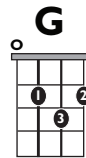

IN THE
STYLE OF...

“NO TEARS LEFT TO CRY”

by Ariana Grande

KEY: **C**

TEMPO: **122 BPM**

Chords

C	Dmi	Emi	F	G	Ami
I	ii	iii	IV	V	vi

SONG FORM: **Chorus, Verse, Chorus, Verse, Chorus, Chorus**