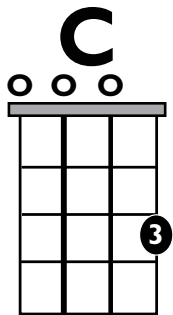

IN THE
STYLE OF...

“SEND MY LOVE” (Easy Version)

by Adele

KEY: C Major

FOR ORIGINAL KEY: Capo 2

TEMPO: 82 BPM

Chords

C	Dmi	Emi	F	G	Ami
I	ii	iii	IV	V	vi

SONG FORM: Intro, Verse, Pre-Chorus, Chorus, Verse, Pre-Chorus, Chorus, Bridge, Pre-Chorus, Chorus, Chorus

Iconic Notation

Strum Pattern

1e+a 2e+a 3e+a 4e+a

Easy Strum Pattern

1 2 + 3 4 +

Solo Scale

Standard Notation

Strum Pattern

Solo Scale