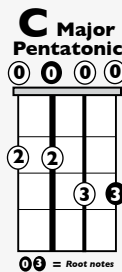

IN THE
STYLE OF...

“SEND MY LOVE” (Easy Version)

by Adele

KEY: C Major

FOR ORIGINAL KEY: Capo 2

TEMPO: 82 BPM

Chords

C	Dmi	Emi	F	G	Ami
I	ii	iii	IV	V	vi

SONG FORM: Intro, Verse, Pre-Chorus, Chorus, Verse, Pre-Chorus, Chorus, Bridge, Pre-Chorus, Chorus, Chorus

Iconic Notation

Strum Pattern

1e+a 2e+a 3e+a 4e+a

Easy Strum Pattern

1 2 + 3 4 +

Solo Scale

Standard Notation