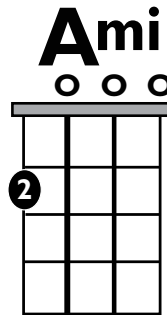

IN THE
STYLE OF...

“SEND MY LOVE” (Easy Version)

by Adele

KEY: C Major

FOR ORIGINAL KEY: Capo 2

TEMPO: 82 BPM

Chords

C	Dmi	Emi	F	G	Ami
I	ii	iii	IV	V	vi

SONG FORM: Intro, Verse, Pre-Chorus, Chorus, Verse, Pre-Chorus, Chorus, Bridge, Pre-Chorus, Chorus, Chorus

Iconic Notation

Strum Pattern

1e+a 2e+a 3e+a 4e+a

Easy Strum Pattern

1 2 + 3 4 +

Solo Scale

Standard Notation

Strum Pattern

Solo Scale