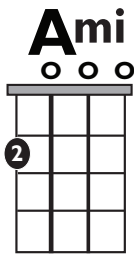

IN THE
STYLE OF...

“SHAPE OF YOU” (Easy Version)

by Ed Sheeran

KEY: Am

TEMPO: 96 BPM

Chords

C	Dmi	E mi	F	G	Am
I	ii	iii	IV	V	vi

SONG FORM: Verse, Pre-Chorus, Chorus, Verse, Pre-Chorus, Chorus, Bridge, Chorus

Verse
Pre-Chorus
Chorus
Bridge

Iconic Notation

Strum Pattern

1e+a 2e+a 3e+a 4e+a

Easy Strum Pattern

1 + 2 + 3 + 4 +

Solo Scale

Standard Notation