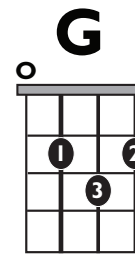

IN THE
STYLE OF...

“SHAPE OF YOU” (Easy Version)

by Ed Sheeran

KEY: Am

TEMPO: 96 BPM

Chords

C	Dmi	E mi	F	G	Am
I	ii	iii	IV	V	vi

SONG FORM: Verse, Pre-Chorus, Chorus, Verse, Pre-Chorus, Chorus, Bridge, Chorus

Verse
Pre-Chorus
Chorus
Bridge

Iconic Notation

Strum Pattern

1e+a 2e+a 3e+a 4e+a

Easy Strum Pattern

1 + 2 + 3 + 4 +

Solo Scale

Standard Notation