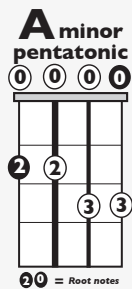

IN THE
STYLE OF...

“SHAPE OF YOU” (Easy Version)

by Ed Sheeran

KEY: Am

TEMPO: 96 BPM

Chords

C	Dmi	E mi	F	G	Am
I	ii	iii	IV	V	vi

SONG FORM: Verse, Pre-Chorus, Chorus, Verse, Pre-Chorus, Chorus, Bridge, Chorus

Verse
Pre-Chorus
Chorus
Bridge

Iconic Notation

Strum Pattern

1e+a 2e+a 3e+a 4e+a

Easy Strum Pattern

1 + 2 + 3 + 4 +

Solo Scale

Standard Notation