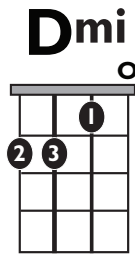

IN THE
STYLE OF...

“SHAPE OF YOU” (Easy Version)

by Ed Sheeran

KEY: Am

TEMPO: 96 BPM

Chords

C	Dmi	E mi	F	G	Am
I	ii	iii	IV	V	vi

SONG FORM: Verse, Pre-Chorus, Chorus, Verse, Pre-Chorus, Chorus, Bridge, Chorus

Verse
Pre-Chorus
Chorus
Bridge

Iconic Notation

Strum Pattern

1e+a 2e+a 3e+a 4e+a

Easy Strum Pattern

1 + 2 + 3 + 4 +

Solo Scale

Standard Notation