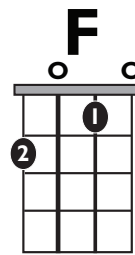

IN THE
STYLE OF...

“SHAPE OF YOU” (Easy Version)

by Ed Sheeran

KEY: Am

TEMPO: 96 BPM

Chords

C	Dmi	E mi	F	G	Am
I	ii	iii	IV	V	vi

SONG FORM: Verse, Pre-Chorus, Chorus, Verse, Pre-Chorus, Chorus, Bridge, Chorus

Verse
Pre-Chorus
Chorus
Bridge

Iconic Notation

Strum Pattern

1e+a 2e+a 3e+a 4e+a

Easy Strum Pattern

1 + 2 + 3 + 4 +

Solo Scale

Standard Notation