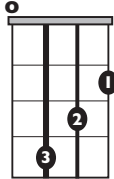

Verse
Pre-Chorus

Emi