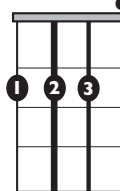

# "Sucker" (Easy)

by The Jonas Brothers

**KEY:** EMIN

**TEMPO:** 138BPM

Chords

Em	F#*	G	Am	B	C	D
i	ii*	III	iv	V	VI	VII

SONG FORM: Verse, Pre-chorus, Chorus, Verse, Pre-chorus, Chorus, Pre-chorus, Chorus

**Emi**

**D**

Verse  
Pre-Chorus

**Emi**

**Ami**

**D**

**G**

**C**

**B**