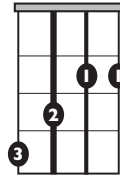

# "Sucker" (Easy)

by The Jonas Brothers

**KEY:** EMIN

**TEMPO:** 138BPM

Chords

Em	F#*	G	Am	B	C	D
i	ii*	III	iv	V	VI	VII

SONG FORM: Verse, Pre-chorus, Chorus, Verse, Pre-chorus, Chorus, Pre-chorus, Chorus

**Emi**

**D**

Verse  
Pre-Chorus

**Emi**

**Ami**

**D**

**G**

**C**

**B**