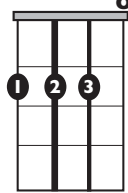

IN THE STYLE OF ...

"Sucker" (Easy)

by The Jonas Brothers

KEY: EMIN

TEMPO: 138BPM

Chords

Em	F#*	G	Am	B	C	D
i	ii*	III	iv	V	VI	VII

SONG FORM: Verse, Pre-chorus, Chorus, Verse, Pre-chorus, Chorus, Pre-chorus, Chorus

Emi

D

Verse
Pre-Chorus

Emi

Ami

D

G

C

B

Chorus

Iconic Notation

Strum Pattern

Standard Notation

Strum Pattern

Solo Scale

E Minor Pentatonic