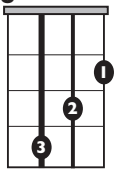

# "Sucker" (Easy)

by The Jonas Brothers

**KEY:** EMIN

**TEMPO:** 138BPM

Chords

Em	F#*	G	Am	B	C	D
i	ii*	III	iv	V	VI	VII

SONG FORM: Verse, Pre-chorus, Chorus, Verse, Pre-chorus, Chorus, Pre-chorus, Chorus

**Emi**