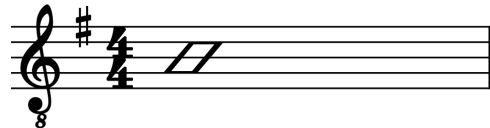

Song Form

Chorus, Verse, Chorus, Verse, Chorus

Genre
Pop

Language
English

Key
G

Tempo
104 BPM

Chords:

G	Am	Bm	C	D	Em
I	ii	iii	IV	V	vi

Iconic Notation

Comping

Solo Scale

Gmaj Pentatonic

1 = Root Note

Standard Notation

Rhythm

Solo Scale