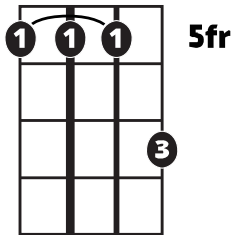

Song Form

Verse, Chorus, Verse, Chorus, Bridge, Chorus

Genre
R&B

Language
English

Key
F

Tempo
58 BPM

Chords:

F	Gm	Am	Bb	C	Dm
I	ii	iii	IV	V	vi

Fmaj7