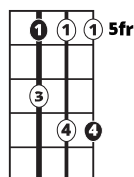

Fmaj Pentatonic

1 4 = Root Notes

Standard Notation

Rhythm

Solo Scale