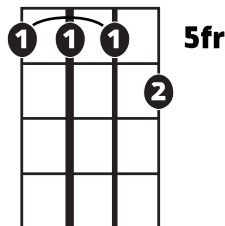

Song Form

Verse, Chorus, Verse, Chorus, Bridge, Chorus

Genre
R&B

Language
English

Key
F

Tempo
58 BPM

Chords:

F	Gm	Am	Bb	C	Dm
I	ii	iii	IV	V	vi

Fmaj7

F7

Bb

Bbmi

12/8 ||: / / / / | / / / / | / / / / | / / / / :||

Iconic Notation

Comping

Solo Scale

Fmaj Pentatonic

1 4 = Root Notes

Standard Notation

Rhythm

Solo Scale