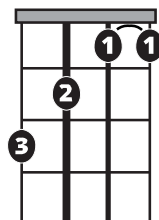

Song Form

Verse, Chorus, Verse, Chorus, Bridge, Chorus

Genre
R&B

Language
English

Key
F

Tempo
58 BPM

Chords:

F	Gm	Am	Bb	C	Dm
I	ii	iii	IV	V	vi

Fmaj7

F7

Bb

Bbmi

12/8 ||: / / / / | / / / / | / / / / | / / / / :||

Iconic Notation

Comping

Solo Scale

Fmaj Pentatonic

1 4 = Root Notes

Standard Notation

Rhythm

Solo Scale