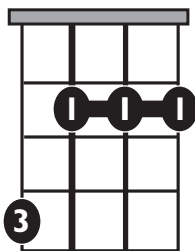

IN THE
STYLE OF..

“ATTENTION”

by *Charlie Puth*

KEY: Emi **TEMPO:** 100 BPM **FOR ORIGINAL KEY:** Tune Uke to Eb

Chords

E mi	F#°	G	A mi	B mi	C	D
i	ii°	III	iv	V	VI	VII

SONG FORM: Intro, Verse, Pre-Chorus, Chorus, Verse, Pre-Chorus, Chorus, Bridge, Pre-Chorus, Chorus

E mi

D

B mi

C

Iconic Notation

Strum Pattern

Standard Notation

E Minor Pentatonic