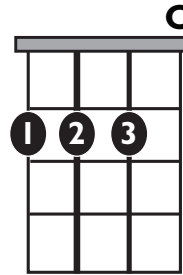

IN THE
STYLE OF..

“ATTENTION”

by *Charlie Puth*

KEY: Emi **TEMPO:** 100 BPM **FOR ORIGINAL KEY:** Tune Uke to Eb

Chords

E mi	F#°	G	A mi	B mi	C	D
i	ii°	III	iv	V	VI	VII

SONG FORM: Intro, Verse, Pre-Chorus, Chorus, Verse, Pre-Chorus, Chorus, Bridge, Pre-Chorus, Chorus

E mi

D

B mi

C

Iconic Notation

Strum Pattern

Standard Notation

E Minor Pentatonic