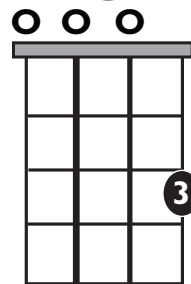

IN THE
STYLE OF..

“ATTENTION”

by *Charlie Puth*

KEY: Emi **TEMPO:** 100 BPM **FOR ORIGINAL KEY:** Tune Uke to Eb

Chords

E mi	F#°	G	A mi	B mi	C	D
i	ii°	III	iv	V	VI	VII

SONG FORM: Intro, Verse, Pre-Chorus, Chorus, Verse, Pre-Chorus, Chorus, Bridge, Pre-Chorus, Chorus

E mi

D

B mi

C

Iconic Notation

Strum Pattern

Standard Notation

E Minor Pentatonic