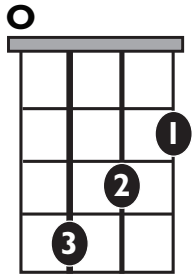

IN THE
STYLE OF..

“ATTENTION”

by *Charlie Puth*

KEY: Emi **TEMPO:** 100 BPM **FOR ORIGINAL KEY:** Tune Uke to Eb

Chords

E mi	F#°	G	A mi	B mi	C	D
i	ii°	III	iv	V	VI	VII

SONG FORM: Intro, Verse, Pre-Chorus, Chorus, Verse, Pre-Chorus, Chorus, Bridge, Pre-Chorus, Chorus

E mi