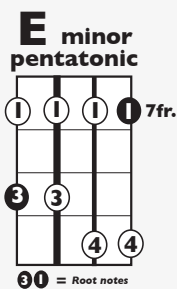

IN THE
STYLE OF..

“ATTENTION”

by *Charlie Puth*

KEY: Emi **TEMPO:** 100 BPM **FOR ORIGINAL KEY:** Tune Uke to Eb

Chords

E mi	F#°	G	A mi	B mi	C	D
i	ii°	III	iv	V	VI	VII

SONG FORM: Intro, Verse, Pre-Chorus, Chorus, Verse, Pre-Chorus, Chorus, Bridge, Pre-Chorus, Chorus

E mi

D

B mi

C

Iconic Notation

Strum Pattern

Standard Notation

E Minor Pentatonic