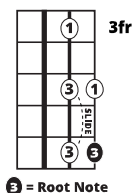

Song Form

Verse, Chorus, Verse, Chorus, Bridge, Chorus, Verse, Chorus

Genre
Pop

Language
Arabic

Key
Em

Tempo
134 BPM

Chords:

Em	F#*	G	Am	Bm	C	D
I	ii	iii	IV	V	vi	VII

Emi

Iconic Notation

Rhythm

Verse

Solo Scale

Emi Pentatonic

Standard Notation

Rhythm