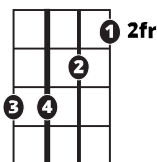

Song Form

Verse, Chorus, Verse, Chorus, Bridge, Chorus, Verse, Chorus

Genre
Pop

Language
Arabic

Key
Em

Tempo
134 BPM

Chords:

Em	F#*	G	Am	Bm	C	D
I	ii	iii	IV	V	vi	VII

Emi

Iconic Notation

Rhythm

Verse

Solo Scale

Emi Pentatonic

Standard Notation

Rhythm

Solo Scale