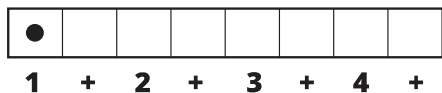

Iconic Notation

Rhythm

Verse