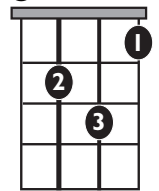

"Better"

by Khalid

KEY: Cm

TEMPO: 98

Chords	Eb	Fm	Gm	Ab	Bb	Cm
	I	ii	iii	IV	V	vi

SONG FORM: **Intro, Verse, Chorus, Verse, Chorus, Bridge, Chorus**

A^b

Cmi

B^b

Gmi

Iconic Notation

Strum Pattern

Solo Scale

C minor pentatonic

Standard Notation

Strum Pattern