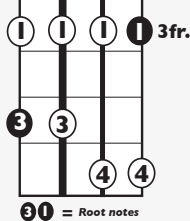

"Better"

by Khalid

KEY: Cm

TEMPO: 98

Chords	Eb	Fm	Gm	Ab	Bb	Cm
	I	ii	iii	IV	V	vi

SONG FORM: **Intro, Verse, Chorus, Verse, Chorus, Bridge, Chorus**

A^b

Cmi

B^b

Gmi

Iconic Notation

Strum Pattern

Solo Scale

C minor pentatonic

Standard Notation

Strum Pattern