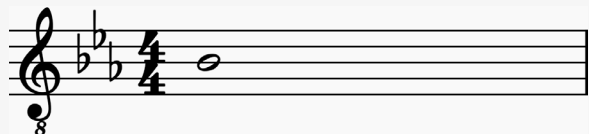

"Better"

by Khalid

KEY: Cm

TEMPO: 98

Chords	Eb	Fm	Gm	Ab	Bb	Cm
	I	ii	iii	IV	V	vi

SONG FORM: **Intro, Verse, Chorus, Verse, Chorus, Bridge, Chorus**

A^b

Cmi

B^b

Gmi

Iconic Notation

Strum Pattern

Solo Scale

C minor pentatonic

Standard Notation

Strum Pattern