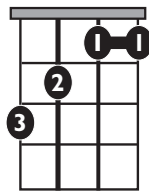

"Better"

by Khalid

KEY: Cm

TEMPO: 98

Chords	Eb	Fm	Gm	Ab	Bb	Cm
	I	ii	iii	IV	V	vi

SONG FORM: **Intro, Verse, Chorus, Verse, Chorus, Bridge, Chorus**

A^b

Cmi

B^b

Gmi

Iconic Notation

Strum Pattern

Solo Scale

C minor pentatonic

Standard Notation

Strum Pattern