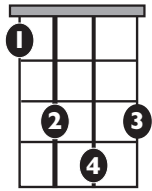

"Better"

by Khalid

KEY: Cm

TEMPO: 98

Chords	Eb	Fm	Gm	Ab	Bb	Cm
	I	ii	iii	IV	V	vi

SONG FORM: **Intro, Verse, Chorus, Verse, Chorus, Bridge, Chorus**

A^b

Cmi

B^b

Gmi

Iconic Notation

Strum Pattern

Solo Scale

C minor pentatonic

Standard Notation

Strum Pattern