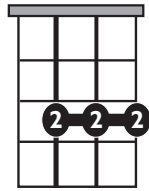

"Better"

by Khalid

KEY: Cm

TEMPO: 98

Chords	Eb	Fm	Gm	Ab	Bb	Cm
	I	ii	iii	IV	V	vi

SONG FORM: **Intro, Verse, Chorus, Verse, Chorus, Bridge, Chorus**

A^b

Cmi

B^b

Gmi

Iconic Notation

Strum Pattern

Solo Scale

C minor pentatonic

Standard Notation

Strum Pattern