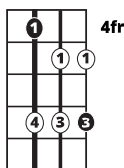

Emi Pentatonic