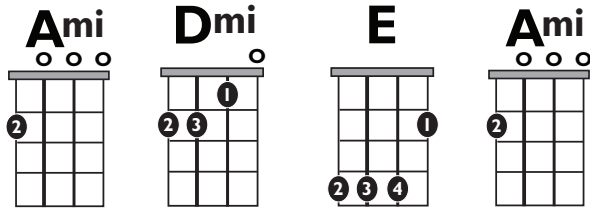

IN THE STYLE OF ...

"Boy, You Can Keep It"

by Alex Newell

KEY: Am

TEMPO: 118BPM

Am	Bm*	C	D	E	F	G
i	ii*	III	IV	V	VI	VII

SONG FORM: Verse, Chorus, Verse, Chorus, Bridge, Chorus

Chorus/
Verse ||: / / / / / / | / / / / / / :||

Pre-
Chorus | / / / / / / | / / / / / / | / / / / / / | / / / / / / |

| / / / / / / | / / / / / / | / / / / / / | / / / / / / |

Iconic Notation

Strum Pattern

Easier Pattern

Solo Scale

Standard Notation

Strum Pattern

Solo Scale