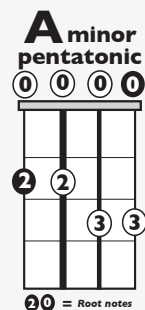

IN THE STYLE OF ...

"Boy, You Can Keep It"

by Alex Newell

KEY: Am

TEMPO: 118BPM

Am	Bm*	C	D	E	F	G
i	ii*	III	IV	V	VI	VII

SONG FORM: Verse, Chorus, Verse, Chorus, Bridge, Chorus

Chorus/
Verse ||: / / / / / / | / / / / / / :||

Pre-
Chorus | / / / / / / | / / / / / / | / / / / / / | / / / / / / |

| / / / / / / | / / / / / / | / / / / / / | / / / / / / |

Iconic Notation

Strum Pattern

Easier Pattern

Solo Scale

Standard Notation

Strum Pattern