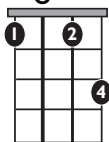

"Butter"

by BTS

KEY: Ab

TEMPO: 110

Chords

Ab	Bbm	Cm	Db	Eb	Fm
I	II	iii	IV	V	vi

SONG FORM: Verse, Pre-Chorus, Chorus, Verse, Pre-Chorus, Chorus, Interlude, Bridge

A^b

||: / / / / | / / / / | / / / / | / / / / :||
Verse

D^b

E^b

F^mi

||: / / / / | / / / / :||

- Pre-Chorus
- Chorus
- Interlude
- Bridge

Iconic Notation

Strum Pattern

I 2 + 3 4 +

Solo Scale

A^b Major Pentatonic

 1fr.
 04 = Root notes

Standard Notation

Strum Pattern

Solo Scale