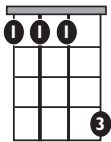

"Butter"

by BTS

KEY: Ab

TEMPO: 110

Chords

Ab	Bbm	Cm	Db	Eb	Fm
I	II	iii	IV	V	vi

SONG FORM: Verse, Pre-Chorus, Chorus, Verse, Pre-Chorus, Chorus, Interlude, Bridge

A^b

||: / / / / | / / / / | / / / / | / / / / :||
Verse

D^b

E^b

F^mi

||: / / / / | / / / / :||

- Pre-Chorus
- Chorus
- Interlude
- Bridge

Iconic Notation

Strum Pattern

I 2 + 3 4 +

Solo Scale

A^b Major Pentatonic

 1fr.
 04 = Root notes

Standard Notation

Strum Pattern

Solo Scale