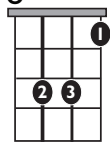

"Butter"

by BTS

KEY: Ab

TEMPO: 110

Chords

Ab	Bbm	Cm	Db	Eb	Fm
I	II	iii	IV	V	vi

SONG FORM: Verse, Pre-Chorus, Chorus, Verse, Pre-Chorus, Chorus, Interlude, Bridge

A^b

||: / / / / | / / / / | / / / / | / / / / :||
Verse

D^b

E^b

F^mi

||: / / / / | / / / / :||

- Pre-Chorus
- Chorus
- Interlude
- Bridge

Iconic Notation

Strum Pattern

I 2 + 3 4 +

Solo Scale

A^b Major Pentatonic

 1fr.
 04 = Root notes

Standard Notation

Strum Pattern

Solo Scale