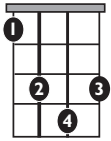

"Butter"

by BTS

KEY: Ab

TEMPO: 110

Chords

Ab	Bbm	Cm	Db	Eb	Fm
I	II	iii	IV	V	vi

SONG FORM: Verse, Pre-Chorus, Chorus, Verse, Pre-Chorus, Chorus, Interlude, Bridge

A^b

||: / / / / | / / / / | / / / / | / / / / :||
Verse

D^b

E^b

F^mi

||: / / / / | / / / / :||

- Pre-Chorus
- Chorus
- Interlude
- Bridge

Iconic Notation

Strum Pattern

I 2 + 3 4 +

Solo Scale

A^b Major Pentatonic

 1fr.
 04 = Root notes

Standard Notation

Strum Pattern

Solo Scale