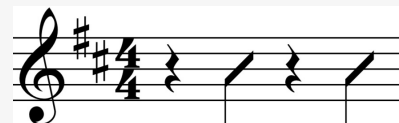

Standard Notation

Strum Pattern