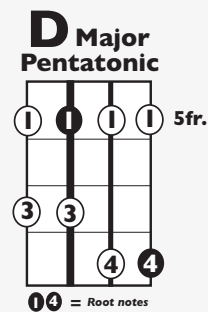

IN THE STYLE OF ...

"Calma"

by Pedro Capó

KEY: D

TEMPO: 127BPM

Chords	D	Em	F#m	G	A	Bmi
	I	ii	iii	IV	V	vi

SONG FORM: **Intro, Verse, Chorus, Verse, Chorus, Bridge**

Iconic Notation

Strum Pattern

Solo Scale

Standard Notation

Strum Pattern

Solo Scale