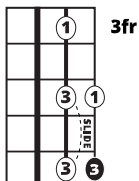

Emi Pentatonic