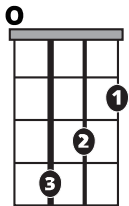

Song Form

Verse, Chorus, Verse, Chorus, Bridge, Chorus, Verse, Chorus

Genre
Pop

Language
Spanish

Key
Em

Tempo
132 BPM

Chords:

Em	F#*	G	Am	Bm	C	D
I	ii	III	iv	v	VI	VII

Emi

Iconic Notation

Rhythm

Standard Pattern

1 + 2 + 3 +

Easier Pattern

1 + 2 + 3 +

Solo Scale

Emi Pentatonic

3 = Root Note

Standard Notation

Rhythm

Solo Scale