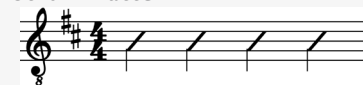

Standard Notation

Strum Pattern