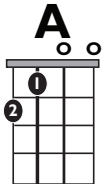

IN THE STYLE OF ...

"Come and Get Your Love"

by Redbone

KEY: D

TEMPO: 107

Chords	D	Em	F#m	G	A	Bm
	I	ii	iii	IV	V	vi

SONG FORM: **Intro, Verse, Chorus, Verse, Chorus, Bridge, Chorus, Verse, Intro, Chorus**

Intro | / / / / / | / / / / / | / / / / / | / / / / / |

Verse, Bridge ||: / / / / / | / / / / / | / / / / / | / / / / / :||

Chorus ||: / / / / / | / / / / / | / / / / / | / / / / / :||

| / / / / / | / / / / / |

4X

Iconic Notation

Strum Pattern

Solo Scale

B minor pentatonic