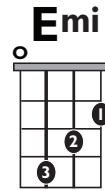

IN THE STYLE OF ...

"Come and Get Your Love"

by Redbone

KEY: D

TEMPO: 107

Chords	D	Em	F#m	G	A	Bm
	I	ii	iii	IV	V	vi

SONG FORM: **Intro, Verse, Chorus, Verse, Chorus, Bridge, Chorus, Verse, Intro, Chorus**

Intro | / / / / / | / / / / / | / / / / / | / / / / / |

Verse, Bridge ||: / / / / / | / / / / / | / / / / / | / / / / / :||

Chorus ||: / / / / / | / / / / / | / / / / / | / / / / / :||

| / / / / / | / / / / / |

4X

Iconic Notation

Strum Pattern

Solo Scale

B minor pentatonic