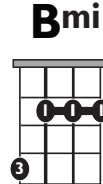

IN THE STYLE OF ...

"Come and Get Your Love"

by Redbone

KEY: D

TEMPO: 107

Chords	D	Em	F#m	G	A	Bm
	I	ii	iii	IV	V	vi

SONG FORM: **Intro, Verse, Chorus, Verse, Chorus, Bridge, Chorus, Verse, Intro, Chorus**

Intro | / / / / / | / / / / / | / / / / / | / / / / / |

Verse, Bridge ||: / / / / / | / / / / / | / / / / / | / / / / / :||

Chorus ||: / / / / / | / / / / / | / / / / / | / / / / / :||

| / / / / / | / / / / / |

4X

Iconic Notation

Strum Pattern

Solo Scale

B minor pentatonic