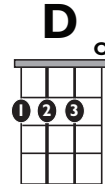

IN THE STYLE OF ...

"Come and Get Your Love"

by Redbone

KEY: D

TEMPO: 107

Chords	D	Em	F#m	G	A	Bm
	I	ii	iii	IV	V	vi

SONG FORM: **Intro, Verse, Chorus, Verse, Chorus, Bridge, Chorus, Verse, Intro, Chorus**

Intro | / / / / / | / / / / / | / / / / / | / / / / / |

Verse, Bridge ||: / / / / / | / / / / / | / / / / / | / / / / / :||

Chorus ||: / / / / / | / / / / / | / / / / / | / / / / / :||

| / / / / / | / / / / / |

4X

Iconic Notation

Strum Pattern

Solo Scale

B minor pentatonic