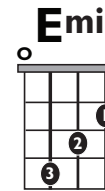

IN THE STYLE OF ...

"Come and Get Your Love"

by Redbone

KEY: D

TEMPO: 107

Chords	D	Em	F#m	G	A	Bm
	I	ii	iii	IV	V	vi

SONG FORM: **Intro, Verse, Chorus, Verse, Chorus, Bridge, Chorus, Verse, Intro, Chorus**

Intro | / / / / / | / / / / / | / / / / / | / / / / / |

Verse, Bridge ||: / / / / / | / / / / / | / / / / / | / / / / / :||

Chorus ||: / / / / / | / / / / / | / / / / / | / / / / / :||

| / / / / / | / / / / / |

4X

Iconic Notation

Strum Pattern

Solo Scale

B minor pentatonic