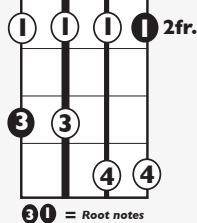

IN THE STYLE OF ...

"Come and Get Your Love"

by Redbone

KEY: D

TEMPO: 107

Chords	D	Em	F#m	G	A	Bm
	I	ii	iii	IV	V	vi

SONG FORM: **Intro, Verse, Chorus, Verse, Chorus, Bridge, Chorus, Verse, Intro, Chorus**

Intro | / / / / / | / / / / / | / / / / / | / / / / / |

Verse, Bridge ||: / / / / / | / / / / / | / / / / / | / / / / / :||

Chorus ||: / / / / / | / / / / / | / / / / / | / / / / / :||

| / / / / / | / / / / / |

4X

Iconic Notation

Strum Pattern

Solo Scale

B minor pentatonic