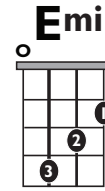

IN THE STYLE OF ...

"Come and Get Your Love"

by Redbone

KEY: D

TEMPO: 107

Chords	D	Em	F#m	G	A	Bm
	I	ii	iii	IV	V	vi

SONG FORM: **Intro, Verse, Chorus, Verse, Chorus, Bridge, Chorus, Verse, Intro, Chorus**

Intro | / / / / / | / / / / / | / / / / / | / / / / / |

Verse, Bridge ||: / / / / / | / / / / / | / / / / / | / / / / / :||

Chorus ||: / / / / / | / / / / / | / / / / / | / / / / / :||

| / / / / / | / / / / / |

4X

Iconic Notation

Strum Pattern

Solo Scale

B minor pentatonic