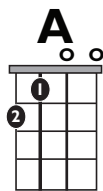

IN THE STYLE OF ...

"Come and Get Your Love"

by Redbone

KEY: D

TEMPO: 107

Chords	D	Em	F#m	G	A	Bm
	I	ii	iii	IV	V	vi

SONG FORM: **Intro, Verse, Chorus, Verse, Chorus, Bridge, Chorus, Verse, Intro, Chorus**

Intro | / / / / / | / / / / / | / / / / / | / / / / / |

Verse, Bridge ||: / / / / / | / / / / / | / / / / / | / / / / / :||

Chorus ||: / / / / / | / / / / / | / / / / / | / / / / / :||

| / / / / / | / / / / / |

4X

Iconic Notation

Strum Pattern

Solo Scale

B minor pentatonic