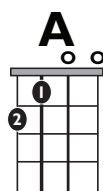

IN THE STYLE OF ...

"Come and Get Your Love"

by Redbone

KEY: D

TEMPO: 107

Chords	D	Em	F#m	G	A	Bm
	I	ii	iii	IV	V	vi

SONG FORM: **Intro, Verse, Chorus, Verse, Chorus, Bridge, Chorus, Verse, Intro, Chorus**

Intro | / / / / / | / / / / / | / / / / / | / / / / / |

Verse, Bridge ||: / / / / / | / / / / / | / / / / / | / / / / / :||

Chorus ||: / / / / / | / / / / / | / / / / / | / / / / / :||

| / / / / / | / / / / / |

4X

Iconic Notation

Strum Pattern

Solo Scale

B minor pentatonic