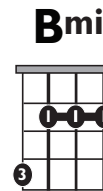

IN THE STYLE OF ...

"Come and Get Your Love"

by Redbone

KEY: D

TEMPO: 107

Chords	D	Em	F#m	G	A	Bm
	I	ii	iii	IV	V	vi

SONG FORM: **Intro, Verse, Chorus, Verse, Chorus, Bridge, Chorus, Verse, Intro, Chorus**

Intro | / / / / / | / / / / / | / / / / / | / / / / / |

Verse, Bridge ||: / / / / / | / / / / / | / / / / / | / / / / / :||

Chorus ||: / / / / / | / / / / / | / / / / / | / / / / / :||

| / / / / / | / / / / / |

4X

Iconic Notation

Strum Pattern

Solo Scale

B minor pentatonic