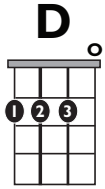

IN THE STYLE OF ...

"Come and Get Your Love"

by Redbone

KEY: D

TEMPO: 107

Chords	D	Em	F#m	G	A	Bm
	I	ii	iii	IV	V	vi

SONG FORM: **Intro, Verse, Chorus, Verse, Chorus, Bridge, Chorus, Verse, Intro, Chorus**

Intro | / / / / / | / / / / / | / / / / / | / / / / / |

Verse, Bridge ||: / / / / / | / / / / / | / / / / / | / / / / / :||

Chorus ||: / / / / / | / / / / / | / / / / / | / / / / / :||

| / / / / / | / / / / / |

4X

Iconic Notation

Strum Pattern

Solo Scale

B minor pentatonic