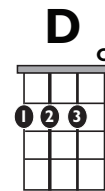

IN THE STYLE OF ...

"Come and Get Your Love"

by Redbone

KEY: D

TEMPO: 107

Chords	D	Em	F#m	G	A	Bm
	I	ii	iii	IV	V	vi

SONG FORM: **Intro, Verse, Chorus, Verse, Chorus, Bridge, Chorus, Verse, Intro, Chorus**

Intro | / / / / / | / / / / / | / / / / / | / / / / / |

Verse, Bridge ||: / / / / / | / / / / / | / / / / / | / / / / / :||

Chorus ||: / / / / / | / / / / / | / / / / / | / / / / / :||

| / / / / / | / / / / / |

4X

Iconic Notation

Strum Pattern

Solo Scale

B minor pentatonic