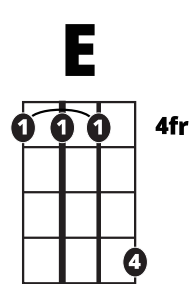

Song Form

Intro, Verse, Verse, Chorus, Verse, Chorus, Verse, Chorus

Genre
Country

Language
English

Key
A

Tempo
104 BPM

Chords:

A	Bm	C#m	D	E	F#m
I	ii	iii	IV	V	vi

Intro Verse ||: / / / / | / / / / :||

Chorus | / / / / | / / / / | / / / / | / / / / |

| / / / / | / / / / | / / / / | / / / / |

Iconic Notation

Comping

Solo Scale

Amaj Pentatonic

1 = Root Note