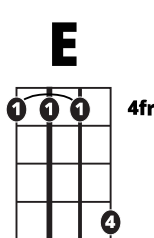

Song Form

Intro, Verse, Verse, Chorus, Verse, Chorus, Verse, Chorus

Genre
Country

Language
English

Key
A

Tempo
104 BPM

Chords:

A	Bm	C#m	D	E	F#m
I	ii	iii	IV	V	vi

Intro Verse ||: / / / / | / / / / :||

Chorus | / / / / | / / / / | / / / / | / / / / |

| / / / / | / / / / | / / / / | / / / / |

Iconic Notation

Comping

Solo Scale

Amaj Pentatonic

1 = Root Note