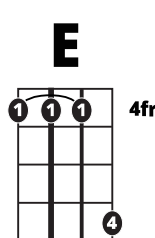

Song Form

Intro, Verse, Verse, Chorus, Verse, Chorus, Verse, Chorus

Genre
Country

Language
English

Key
A

Tempo
104 BPM

Chords:

A	Bm	C#m	D	E	F#m
I	ii	iii	IV	V	vi

Intro Verse ||: / / / / | / / / / :||

Chorus | / / / / | / / / / | / / / / | / / / / |

| / / / / | / / / / | / / / / | / / / / |

Iconic Notation

Comping

Solo Scale

Amaj Pentatonic

1 = Root Note