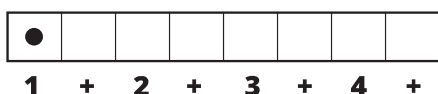

Song Form

Verse, Chorus, Verse, Chorus, Bridge, Chorus

Genre
Pop

Language
English

Key
D

Tempo
58 BPM

Chords:

| D | Em | F#m | G | A | Bm |
|---|----|-----|----|---|----|
| I | ii | iii | IV | V | vi |

Diagram 1: **D** chord. Fingering: 1 (2nd), 2 (3rd), 3 (4th), 0 (5th). Rhythm: // / / / / |

Diagram 2: **A** chord. Fingering: 1 (2nd), 2 (3rd), 0 (4th), 0 (5th). Rhythm: // / / / / |

Diagram 3: **Bmi** chord. Fingering: 1 (2nd), 1 (3rd), 1 (4th), 2fr (5th), 3 (6th). Rhythm: // / / / / |

Diagram 4: **A** chord. Fingering: 1 (2nd), 0 (3rd), 0 (4th). Rhythm: // / / / / |

Diagram 5: **G** chord. Fingering: 0 (2nd), 1 (3rd), 2 (4th), 3 (5th). Rhythm: // / / / / :||

Iconic Notation

Comping

Solo Scale