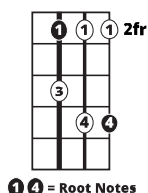

Solo Scale

Dmaj Pentatonic