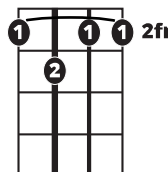

B7

Intro/
Verse
Chorus

||: / / / / | / / / / | / / / / | / / / / :||