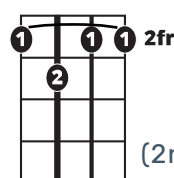

Song Form

Intro, Verse, Pre-Chorus Chorus, Verse, Pre-Chorus, Chorus, Interlude, Last Chorus

Genre
R&B

Language
English

Key
E

Tempo
100 BPM

Chords:

E	F#m	G#m	A	B	C#m
I	ii	iii	IV	V	vi

E7

B7

Intro/
Verse
Chorus

||: / / / / | / / / / | / / / / | / / / / :||

A7

B7

(2nd X only)

Pre-
Chorus