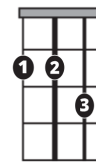

Song Form

Intro, Verse, Pre-Chorus Chorus, Verse, Pre-Chorus, Chorus, Interlude, Last Chorus

Genre
R&B

Language
English

Key
E

Tempo
100 BPM

Chords:

E	F#m	G#m	A	B	C#m
I	ii	iii	IV	V	vi

E7

B7

Intro/
Verse
Chorus

||: / / / / | / / / / | / / / / | / / / / :||

A7

B7

(2nd X only)

Pre-
Chorus

||: / / / / | / / / / | / / / / | / / / / :||

Emi

D

Cmaj7

Dsus4

Last
Chorus

||: / / / / | / / / / | / / / / | / / / / :||

Iconic Notation