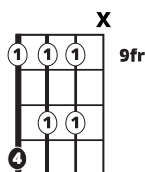

Emaj Pentatonic

Standard Notation

Rhythm

Solo Scale