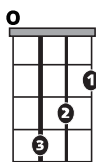

Song Form

Intro, Verse, Pre-Chorus Chorus, Verse, Pre-Chorus, Chorus, Interlude, Last Chorus

Genre
R&B

Language
English

Key
E

Tempo
100 BPM

Chords:

E	F#m	G#m	A	B	C#m
I	ii	iii	IV	V	vi

E7

B7

Intro/
Verse
Chorus

||: / / / / | / / / / | / / / / | / / / / :||

A7

B7

(2nd X only)

Pre-
Chorus

||: / / / / | / / / / | / / / / | / / / / :||

Emi

D

Cmaj7

Dsus4

Last
Chorus

||: / / / / | / / / / | / / / / | / / / / :||

Iconic Notation

Comping Pattern

Solo Scale

Emaj Pentatonic

Standard Notation

Rhythm

Solo Scale