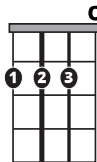

Song Form

Intro, Verse, Pre-Chorus Chorus, Verse, Pre-Chorus, Chorus, Interlude, Last Chorus

Genre
R&B

Language
English

Key
E

Tempo
100 BPM

Chords:

E	F#m	G#m	A	B	C#m
I	ii	iii	IV	V	vi

E7

B7

Intro/
Verse
Chorus

||: / / / / | / / / / | / / / / | / / / / :||

A7

B7

(2nd X only)

Pre-
Chorus

||: / / / / | / / / / | / / / / | / / / / :||

Emi

D

Cmaj7

Dsus4

Last
Chorus

||: / / / / | / / / / | / / / / | / / / / :||

Iconic Notation

Comping Pattern

Solo Scale

Emaj Pentatonic

Standard Notation

Rhythm

Solo Scale