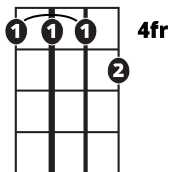

Song Form

Intro, Verse, Pre-Chorus Chorus, Verse, Pre-Chorus, Chorus, Interlude, Last Chorus

Genre
R&B

Language
English

Key
E

Tempo
100 BPM

Chords:

E	F#m	G#m	A	B	C#m
I	ii	iii	IV	V	vi

E7

B7

Intro/
Verse
Chorus

||: / / / / | / / / / | / / / / | / / / / :||

A7

B7

(2nd X only)

Pre-
Chorus