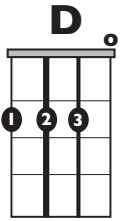

IN THE STYLE OF ...

"Fotos y Recuerdos" (Easy)

by Selena

KEY: D

TEMPO: 180BPM

Chords

D	Em	F#m	G	A	Bm
I	ii	iii	IV	V	vi

SONG FORM: **Intro, Verse, Chorus, Verse, Chorus, Verse, Chorus, Interlude, Chorus, Outro**

Intro/
Verse/
Interlude/
Outro

Play 3x

Chorus

Iconic Notation

Strum Pattern

Solo Scale

Standard Notation

Strum Pattern

Solo Scale

D Major Pentatonic