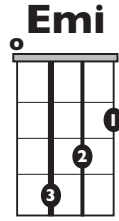

IN THE STYLE OF ...

"Fotos y Recuerdos" (Easy)

by Selena

KEY: D

TEMPO: 180BPM

Chords

D	Em	F#m	G	A	Bm
I	ii	iii	IV	V	vi

SONG FORM: **Intro, Verse, Chorus, Verse, Chorus, Verse, Chorus, Interlude, Chorus, Outro**