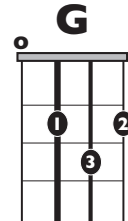

IN THE STYLE OF ...

"Fotos y Recuerdos" (Easy)

by Selena

KEY: D

TEMPO: 180BPM

Chords

D	Em	F#m	G	A	Bm
I	ii	iii	IV	V	vi

SONG FORM: **Intro, Verse, Chorus, Verse, Chorus, Verse, Chorus, Interlude, Chorus, Outro**