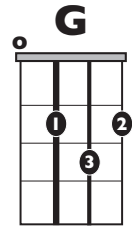

IN THE STYLE OF ...

"Fotos y Recuerdos" (Easy)

by Selena

KEY: D

TEMPO: 180BPM

Chords

D	Em	F#m	G	A	Bm
I	ii	iii	IV	V	vi

SONG FORM: **Intro, Verse, Chorus, Verse, Chorus, Verse, Chorus, Interlude, Chorus, Outro**

Intro/
Verse/
Interlude/
Outro

Play 3x

Chorus

Iconic Notation

Strum Pattern

Solo Scale

Standard Notation

Strum Pattern