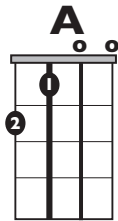

IN THE STYLE OF ...

"Fotos y Recuerdos" (Easy)

by Selena

KEY: D

TEMPO: 180BPM

Chords

D	Em	F#m	G	A	Bm
I	ii	iii	IV	V	vi

SONG FORM: **Intro, Verse, Chorus, Verse, Chorus, Verse, Chorus, Interlude, Chorus, Outro**