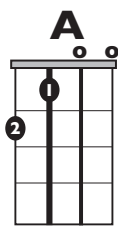

Intro/
Verse/
Interlude/
Outro