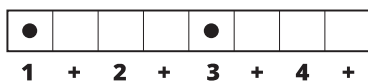

Iconic Notation

Rhythm