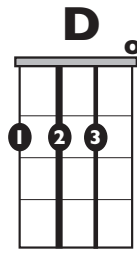

IN THE STYLE OF ...

"Good As Hell" (Easy Version)

by Lizzo

KEY: D

TEMPO: 96BPM

D	Em	F#m	G	A	Bm
I	ii	iii	IV	V	v

SONG FORM: **Chorus, Verse, Pre-Chorus, Chorus, Verse, Pre-Chorus, Chorus, Pre-Chorus, Chorus**

Iconic Notation

Rhythm

I	2	3 +	4 +
I	2	3	4

Solo Scale

Standard Notation

Rhythm

Solo Scale

D Major Pentatonic