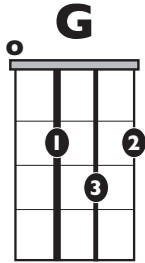

IN THE STYLE OF ...

"Good As Hell" (Easy Version)

by Lizzo

KEY: D

TEMPO: 96BPM

D	Em	F#m	G	A	Bm
I	ii	iii	IV	V	v

SONG FORM: **Chorus, Verse, Pre-Chorus, Chorus, Verse, Pre-Chorus, Chorus, Pre-Chorus, Chorus**

Iconic Notation

Rhythm

I	2	3 +	4 +
I	2	3	4

Solo Scale

Standard Notation

Rhythm

Solo Scale

D Major Pentatonic