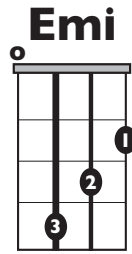

IN THE STYLE OF ...

"Good As Hell" (Easy Version)

by Lizzo

KEY: D

TEMPO: 96BPM

D	Em	F#m	G	A	Bm
I	ii	iii	IV	V	v

SONG FORM: **Chorus, Verse, Pre-Chorus, Chorus, Verse, Pre-Chorus, Chorus, Pre-Chorus, Chorus**

Iconic Notation

Rhythm

I	2	3 +	4 +
I	2	3	4

Solo Scale

Standard Notation

Rhythm

Solo Scale

D Major Pentatonic