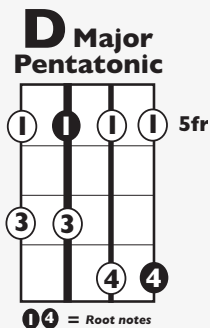

IN THE STYLE OF ...

"Good As Hell" (Easy Version)

by Lizzo

KEY: D

TEMPO: 96BPM

D	Em	F#m	G	A	Bm
I	ii	iii	IV	V	v

SONG FORM: **Chorus, Verse, Pre-Chorus, Chorus, Verse, Pre-Chorus, Chorus, Pre-Chorus, Chorus**

Iconic Notation

Rhythm

I	2	3 +	4 +
I	2	3	4

Solo Scale

Standard Notation

Rhythm

Solo Scale

D Major Pentatonic