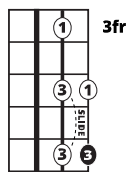

Song Form

Verse, Chorus, Verse, Chorus, Bridge, Chorus

Genre
Indie Pop

Language
English

Key
G/Emi

Tempo
134 BPM

Chords:

G	Am	Bm	C	D	Em
I	ii	iii	IV	V	vi

Intro
Verse
Pre-Chorus
Chorus

||: / / / / / | / / / / / | / / / / / | / / / / / :||

Bridge

||: / / / / / | / / / / / :||

Iconic Notation

Comping Pattern

Solo Scale

Emi Pentatonic

3 = Root Note

Standard Notation

Rhythm

Solo Scale