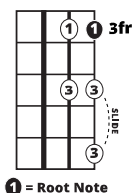

Song Form

Verse, Pre-Chorus, Chorus, Verse, Pre-Chorus, Chorus, Bridge, Pre-Chorus, Chorus

Genre
Pop

Language
English

Key
C

Tempo
110 BPM

Chords:

C	Dm	Em	F	G	Am
I	ii	iii	IV	V	vi

Verse
Bridge

||: / / / / / | / / / / / | / / / / / | / / / / / :||

Pre-Chorus
Chorus

||: / / / / / | / / / / / | / / / / / | / / / / / :||

Iconic Notation

Rhythm

Solo Scale

Cmaj Pentatonic