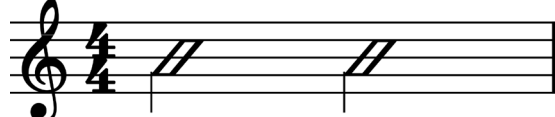

Song Form

Intro, Verse, Chorus, Verse, Chorus, Outro

Genre
Pop

Language
English

Key
C

Tempo
133 BPM

Chords:

C	Dm	Em	F	G	Am
I	ii	iii	IV	V	vi

Iconic Notation

Rhythm

Solo Scale

Cmaj Pentatonic

Standard Notation

Rhythm

Solo Scale