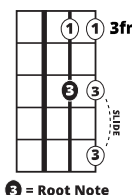

Song Form

Verse, Chorus, Verse, Chorus, Chorus

Genre
Pop

Language
English

Key
C

Tempo
126 BPM

Chords:

C	Dm	Em	F	C	Am
I	ii	iii	IV	V	vi

F **C** **Dmi**

F **Emi** **Ami**

Iconic Notation

Comping Pattern

Solo Scale

Ami Pentatonic

Standard Notation

Rhythm