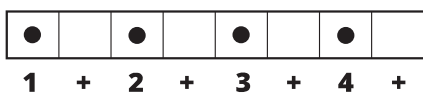

Song Form

Verse, Chorus, Verse, Chorus, Chorus

Genre
Pop

Language
English

Key
C

Tempo
126 BPM

Chords:

C	Dm	Em	F	C	Am
I	ii	iii	IV	V	vi

F **C** **Dmi**

F **Emi** **Ami**

Iconic Notation

Comping Pattern