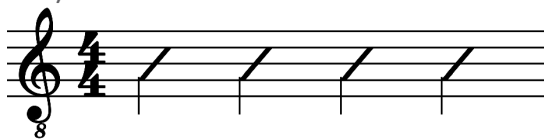

Song Form

Verse, Chorus, Verse, Chorus, Chorus

Genre
Pop

Language
English

Key
C

Tempo
126 BPM

Chords:

C	Dm	Em	F	C	Am
I	ii	iii	IV	V	vi

F **C** **Dmi**

F **Emi** **Ami**

Iconic Notation

Comping Pattern

Solo Scale

Ami Pentatonic

Standard Notation

Rhythm