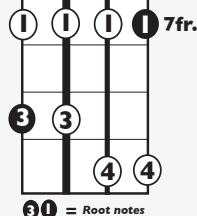

IN THE STYLE OF ...

"Hollywood Swinging"

by Kool & The Gang

KEY: E

TEMPO: 112

Chords

E	F#m	G#m	A	B	C#m
I	ii	iii	IV	V	vi

SONG FORM: **Intro, Verse, Bridge, Verse, Bridge, Pre-Chorus, Chorus, Verse, Chorus**

E7

Iconic Notation

Strum Pattern

1e+a 2e+a 3e+a 4e+a

Solo Scale

E minor pentatonic

① = Root notes

Standard Notation