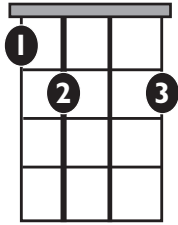

IN THE STYLE OF ...

"Hollywood Swinging"

by Kool & The Gang

KEY: E

TEMPO: 112

Chords

E	F#m	G#m	A	B	C#m
I	ii	iii	IV	V	vi

SONG FORM: **Intro, Verse, Bridge, Verse, Bridge, Pre-Chorus, Chorus, Verse, Chorus**

E7

Iconic Notation

Strum Pattern

1e+a 2e+a 3e+a 4e+a

Solo Scale

E minor pentatonic

① = Root notes

Standard Notation

Strum Pattern

Solo Scale