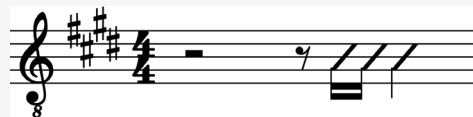

Standard Notation

Strum Pattern