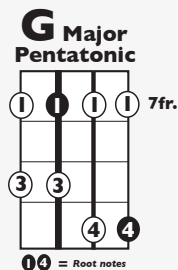

IN THE STYLE OF ...

"I Wanna Dance With Somebody" (Easy)

by Whitney Houston

KEY: G

TEMPO: 110

Chords

G	Am	Bm	C	D	Em
I	ii	iii	IV	V	vi

SONG FORM: **Intro, Verse, Chorus, Verse, Chorus, Bridge, Chorus (modulation)**

Intro/Chorus

G **Emi**

C **D** **G**

Verse

D **Emi**

Pre-Chorus

Ami **D** **G** **C**

Ami **G** **D** **C** **D**

Bridge

Emi **D**

Iconic Notation

Strum Pattern

Solo Scale

Standard Notation

Strum Pattern

Solo Scale