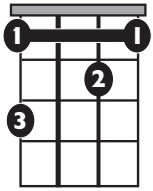

IN THE STYLE OF ...

"If I Didn't Love You"

by Jason Aldean and Carrie Underwood

KEY: Db

TEMPO: 118

Chords

Db	Ebm	Fm	Gb	Ab	Bbm
I	ii	III	IV	V	vi

SONG FORM: **Intro, Verse, Chorus, Verse, Chorus, Bridge, Chorus**

Gb

A^b

B^bmi

D^b

Iconic Notation

Strum Pattern

1 + 2 + 3 + 4 +

Solo Scale