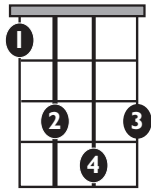

IN THE STYLE OF ...

"If I Didn't Love You"

by Jason Aldean and Carrie Underwood

KEY: Db

TEMPO: 118

Chords

Db	Ebm	Fm	Gb	Ab	Bbm
I	ii	III	IV	V	vi

SONG FORM: **Intro, Verse, Chorus, Verse, Chorus, Bridge, Chorus**

Gb

A^b

B^bmi

D^b

Iconic Notation

Strum Pattern

1 + 2 + 3 + 4 +

Solo Scale