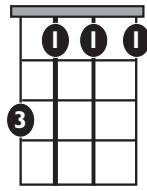

IN THE STYLE OF ...

"If I Didn't Love You"

by Jason Aldean and Carrie Underwood

KEY: Db

TEMPO: 118

Chords

Db	Ebm	Fm	Gb	Ab	Bbm
I	ii	III	IV	V	vi

SONG FORM: **Intro, Verse, Chorus, Verse, Chorus, Bridge, Chorus**

Gb

A^b

B^bmi

D^b

Iconic Notation

Strum Pattern

1 + 2 + 3 + 4 +

Solo Scale