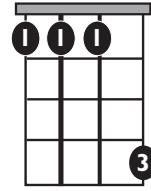

IN THE STYLE OF ...

"If I Didn't Love You"

by Jason Aldean and Carrie Underwood

KEY: Db

TEMPO: 118

Chords

Db	Ebm	Fm	Gb	Ab	Bbm
I	ii	III	IV	V	vi

SONG FORM: **Intro, Verse, Chorus, Verse, Chorus, Bridge, Chorus**

Gb

A^b

B^bmi

D^b

Iconic Notation

Strum Pattern

1 + 2 + 3 + 4 +

Solo Scale