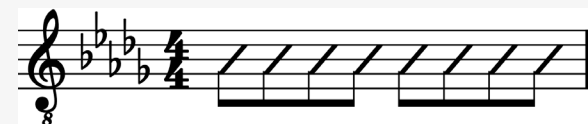

Standard Notation

Strum Pattern