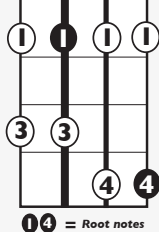

Iconic Notation

Strum Pattern

1 + 2 + 3 + 4 +

Solo Scale

Db Major Pentatonic