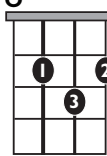

IN THE STYLE OF ...

“Pa’ Ti”

by Jennifer Lopez and Maluma

KEY: Am

TEMPO: 70

Am	Bdim	C	Dm	Em	F	G
I	ii*	III	iv	v	v	VII

SONG FORM: **Intro, Verse, Chorus, Verse, Chorus, Verse, Chorus, Outro**

Am

Dm

G

C

Iconic Notation

Strum Pattern
Standard Pattern

1e+a 2e+a 3e+a 4e+a

Easier Pattern

1 2 + 3 4 +

Solo Scale

0 = Root notes

Standard Notation

Strum Pattern

Solo Scale

A Minor Pentatonic