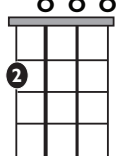

IN THE STYLE OF ...

“Pa’ Ti”

by Jennifer Lopez and Maluma

KEY: Am

TEMPO: 70

Am	Bdim	C	Dm	Em	F	G
I	ii*	III	iv	v	v	VII

SONG FORM: **Intro, Verse, Chorus, Verse, Chorus, Verse, Chorus, Outro**

Am

Dm

G

C

Iconic Notation

Strum Pattern
Standard Pattern

1e+a 2e+a 3e+a 4e+a

Easier Pattern

1 2 + 3 4 +

Solo Scale

0 = Root notes

Standard Notation

Strum Pattern

Solo Scale

A Minor Pentatonic