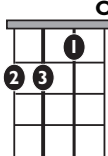

IN THE STYLE OF ...

“Pa’ Ti”

by Jennifer Lopez and Maluma

KEY: Am

TEMPO: 70

Am	Bdim	C	Dm	Em	F	G
I	ii*	III	iv	v	v	VII

SONG FORM: **Intro, Verse, Chorus, Verse, Chorus, Verse, Chorus, Outro**

Am

Dm

G

C

Iconic Notation

Strum Pattern
Standard Pattern

1e+a 2e+a 3e+a 4e+a

Easier Pattern

1 2 + 3 4 +

Solo Scale

0 = Root notes

Standard Notation

Strum Pattern

Solo Scale

A Minor Pentatonic