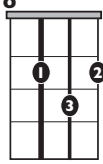

IN THE STYLE OF ... "Jolene" (Easy Version)

by Dolly Parton

KEY: Am

TEMPO: 222BPM

Chords	C	Dm	Em	F	G	Am
	I	ii	iii	IV	V	vi

SONG FORM: **Intro, Chorus, Verse, Chorus, Verse, Chorus, Verse Chorus**

Am

Intro

Am

C

G

Am

Verse

G

Am

Am

C

G

Chorus

G

Am

Iconic Notation

Strum Pattern
Chorus

A minor pentatonic
0 0 0 0

2 0 = Root notes

Standard Notation

Strum Pattern

Solo Scale

A Minor Pentatonic