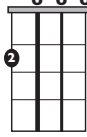

IN THE STYLE OF ... "Jolene" (Easy Version)

by Dolly Parton

KEY: Am

TEMPO: 222BPM

Chords	C	Dm	Em	F	G	Am
	I	ii	iii	IV	V	vi

SONG FORM: **Intro, Chorus, Verse, Chorus, Verse, Chorus, Verse Chorus**

Am

Intro

C

G

Chorus

G

Am

Iconic Notation

Strum Pattern
Chorus

A minor pentatonic
0 0 0 0

2 0 = Root notes

Standard Notation

Strum Pattern

Solo Scale

A Minor Pentatonic