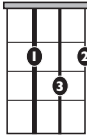

IN THE STYLE OF ... "Jolene" (Easy Version)

by Dolly Parton

KEY: Am

TEMPO: 222BPM

Chords	C	Dm	Em	F	G	Am
	I	ii	iii	IV	V	vi

SONG FORM: **Intro, Chorus, Verse, Chorus, Verse, Chorus, Verse Chorus**

Am

Intro

Am

C

G

Am

Verse

G

Am

Am

C

G

Chorus

G

Am

Iconic Notation

Strum Pattern
Chorus

A minor pentatonic
0 0 0 0

2 0 = Root notes

Standard Notation

Strum Pattern

Solo Scale

A Minor Pentatonic