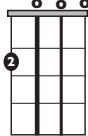

IN THE STYLE OF ... "Jolene" (Easy Version)

by Dolly Parton

KEY: Am

TEMPO: 222BPM

Chords	C	Dm	Em	F	G	Am
	I	ii	iii	IV	V	vi

SONG FORM: **Intro, Chorus, Verse, Chorus, Verse, Chorus, Verse Chorus**

Am

Intro

Am

C

G

Am

Verse

G

Am

Am

C

G

Chorus

G

Am

Iconic Notation

Strum Pattern
Chorus

A minor pentatonic
0 0 0 0

2 0 = Root notes

Standard Notation

Strum Pattern

Solo Scale

A Minor Pentatonic