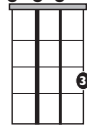

IN THE STYLE OF ... "Jolene" (Easy Version)

by Dolly Parton

KEY: Am

TEMPO: 222BPM

Chords	C	Dm	Em	F	G	Am
	I	ii	iii	IV	V	vi

SONG FORM: **Intro, Chorus, Verse, Chorus, Verse, Chorus, Verse Chorus**

Am

Intro

Am

C

G

Am

Verse

G

Am

Am

C

G

Chorus

G

Am

Iconic Notation

Strum Pattern
Chorus

A minor pentatonic
0 0 0 0

2 0 = Root notes

Standard Notation

Strum Pattern

Solo Scale

A Minor Pentatonic