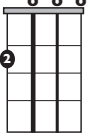

IN THE STYLE OF ... "Jolene" (Easy Version)

by Dolly Parton

KEY: Am

TEMPO: 222BPM

Chords	C	Dm	Em	F	G	Am
	I	ii	iii	IV	V	vi

SONG FORM: **Intro, Chorus, Verse, Chorus, Verse, Chorus, Verse Chorus**

Am

Intro

Am

C

G

Am

Verse

G

Am

Am