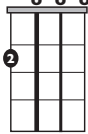

IN THE STYLE OF ... "Jolene" (Easy Version)

by Dolly Parton

KEY: Am

TEMPO: 222BPM

Chords	C	Dm	Em	F	G	Am
	I	ii	iii	IV	V	vi

SONG FORM: **Intro, Chorus, Verse, Chorus, Verse, Chorus, Verse Chorus**

Am

Intro