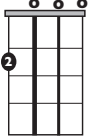

IN THE STYLE OF ... "Jolene" (Easy Version)

by Dolly Parton

KEY: Am

TEMPO: 222BPM

Chords	C	Dm	Em	F	G	Am
	I	ii	iii	IV	V	vi

SONG FORM: **Intro, Chorus, Verse, Chorus, Verse, Chorus, Verse Chorus**

Am

Intro

Am

C

G

Am

Verse

G

Am

Am

C

G

Chorus

G

Am

Iconic Notation

Strum Pattern
Chorus

A minor pentatonic
0 0 0 0

2 0 = Root notes

Standard Notation

Strum Pattern

Solo Scale

A Minor Pentatonic