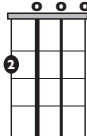

IN THE STYLE OF ... "Jolene" (Easy Version)

by Dolly Parton

KEY: Am

TEMPO: 222BPM

Chords	C	Dm	Em	F	G	Am
	I	ii	iii	IV	V	vi

SONG FORM: **Intro, Chorus, Verse, Chorus, Verse, Chorus, Verse Chorus**

Am

Intro

Am

C

G

Am

Verse

G

Am

Am

C

G

Chorus

G

Am

Iconic Notation

Strum Pattern
Chorus

A minor pentatonic
0 0 0 0

2 0 = Root notes

Standard Notation

Strum Pattern

Solo Scale

A Minor Pentatonic