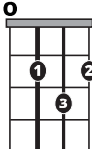

### Song Form

Intro, Chorus, Verse, Verse, Chorus, Verse, Chorus, Bridge, Chorus, Chorus

Genre  
**Pop**

Language  
**English**

Key  
**A**

Tempo  
**76 BPM**

Chords:

A	Bm	C#m	D	E	F#m	G
I	ii	iii	IV	V	vi	VII

|

**D**

**C#mi**

**Bmi**

**A**

**G**

|

/