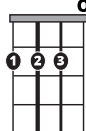

Intro $\frac{12}{8}$ | / / / / |

D