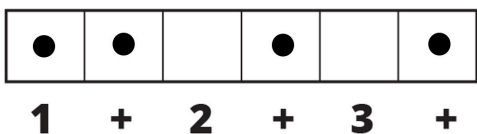

Emi

D

C

Ami

Iconic Notation

Comping

Solo Scale

Emi Pentatonic

3 = Root Note

Standard Notation

Rhythm

Solo Scale