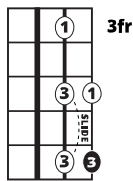

Song Form

Intro, Chorus, Verse, Refrain, Interlude, Verse, Chorus, Refrain

Genre
**Corrido/
Tumbado**

Language
**Español/
Spanish**

Key
Em

Tempo
140 BPM

Chords:

Em	F#*	G	Am	Bm	C
I	ii	iii	IV	v	VI

3 = Root Note

Standard Notation

Rhythm

Solo Scale