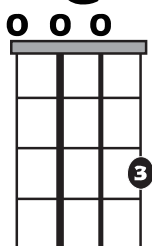

Song Form

Intro, Chorus, Verse, Refrain, Interlude, Verse, Chorus, Refrain

Genre
**Corrido/
Tumbado**

Language
**Español/
Spanish**

Key
Em

Tempo
140 BPM

Chords:

Em	F#*	G	Am	Bm	C
I	ii	iii	IV	v	VI

Emi

D

C

Ami

Iconic Notation

Comping

Solo Scale

Emi Pentatonic

3 = Root Note

Standard Notation

Rhythm

Solo Scale