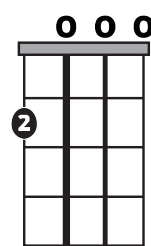

Song Form

Intro, Chorus, Verse, Refrain, Interlude, Verse, Chorus, Refrain

Genre
**Corrido/
Tumbado**

Language
**Español/
Spanish**

Key
Em

Tempo
140 BPM

Chords:

Em	F#*	G	Am	Bm	C
I	ii	iii	IV	v	VI

Emi

D

C

Ami

Iconic Notation

Comping

Solo Scale

Emi Pentatonic

3 = Root Note

Standard Notation

Rhythm

Solo Scale