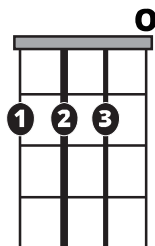

Song Form

Intro, Chorus, Verse, Refrain, Interlude, Verse, Chorus, Refrain

Genre
**Corrido/
Tumbado**

Language
**Español/
Spanish**

Key
Em

Tempo
140 BPM

Chords:

Em	F#*	G	Am	Bm	C
I	ii	iii	IV	v	VI

Emi

D

C

Ami

Iconic Notation

Comping

Solo Scale

Emi Pentatonic

3 = Root Note

Standard Notation

Rhythm

Solo Scale