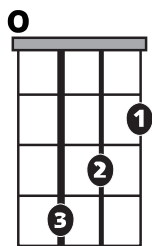

Song Form

Intro, Chorus, Verse, Refrain, Interlude, Verse, Chorus, Refrain

Genre
**Corrido/
Tumbado**

Language
**Español/
Spanish**

Key
Em

Tempo
140 BPM

Chords:

Em	F#*	G	Am	Bm	C
I	ii	iii	IV	v	VI

Emi