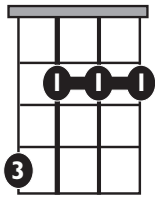

"Levitating"

by Dua Lipa

KEY: Bm

TEMPO: 110

Bm	C#*	D	Em	F#m	G	A
i	ii*	III	iv	v	VI	VII

SONG FORM: **Intro, Verse, Chorus, Verse, Chorus, Bridge, Chorus**

Bmi

F#mi