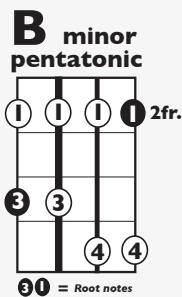

"Levitating"

by Dua Lipa

KEY: Bm

TEMPO: 110

Bm	C#*	D	Em	F#m	G	A
i	ii*	III	iv	v	VI	VII

SONG FORM: **Intro, Verse, Chorus, Verse, Chorus, Bridge, Chorus**

Bmi

F#mi

Emi

Bmi

Iconic Notation

Strum Pattern

Solo Scale

Standard Notation

Strum Pattern

Solo Scale