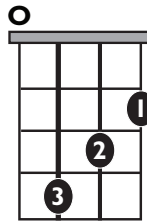

"Levitating"

by Dua Lipa

KEY: Bm

TEMPO: 110

Bm	C#*	D	Em	F#m	G	A
i	ii*	III	iv	v	VI	VII

SONG FORM: **Intro, Verse, Chorus, Verse, Chorus, Bridge, Chorus**

Bmi

F#mi

Emi

Bmi

Iconic Notation

Strum Pattern

Solo Scale

Standard Notation

Strum Pattern

Solo Scale