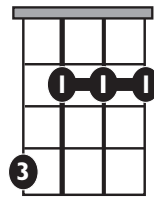

"Levitating"

by Dua Lipa

KEY: Bm

TEMPO: 110

Bm	C#*	D	Em	F#m	G	A
i	ii*	III	iv	v	VI	VII

SONG FORM: **Intro, Verse, Chorus, Verse, Chorus, Bridge, Chorus**

Bmi

F#mi

Emi

Bmi

Iconic Notation

Strum Pattern

Solo Scale

Standard Notation

Strum Pattern

Solo Scale