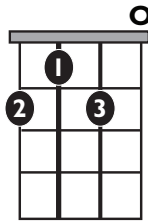

"Levitating"

by Dua Lipa

KEY: Bm

TEMPO: 110

Bm	C#*	D	Em	F#m	G	A
i	ii*	III	iv	v	VI	VII

SONG FORM: **Intro, Verse, Chorus, Verse, Chorus, Bridge, Chorus**

Bmi

F#mi