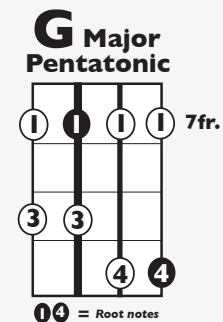

IN THE STYLE OF ...

"OK Not To Be OK" (Easy Version)

by Marshmello, Demi Lovato

KEY: G

TEMPO: 103

Chords	G	Am	Bm	C	D	Em
	I	ii	iii	IV	V	vi

SONG FORM: **Intro, V1, Pre-Chorus, Chorus, V2, Pre-Chorus, Chorus, Pre-Chorus, Chorus**

C

Emi

D

| / / / / / | / / / / / | / / / / / | / / / / / :||

Iconic Notation

Strum Pattern

Solo Scale

Standard Notation