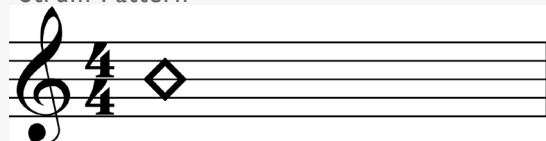

Standard Notation

Strum Pattern