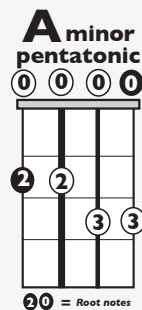

IN THE STYLE OF ...

“Me Enamoré”

by Shakira

KEY: Am

TEMPO: 104BPM

Chords

Am	B*	C	Dm	Em	F	G
i	ii*	III	iv	v	VI	VII

SONG FORM: Verse, Chorus, Verse, Chorus, Bridge, Chorus

Iconic Notation

Strum Pattern

Solo Scale

Standard Notation

Strum Pattern

Solo Scale

A Minor Pentatonic