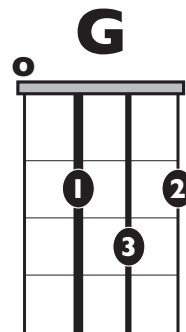

IN THE STYLE OF ...

“Me Enamoré”

by Shakira

KEY: Am

TEMPO: 104BPM

Chords

| | | | | | | |
|----|-----|-----|----|----|----|-----|
| Am | B* | C | Dm | Em | F | G |
| i | ii* | III | iv | v | VI | VII |

SONG FORM: Verse, Chorus, Verse, Chorus, Bridge, Chorus

Iconic Notation

Strum Pattern

Solo Scale

Standard Notation

Strum Pattern

Solo Scale

A Minor Pentatonic