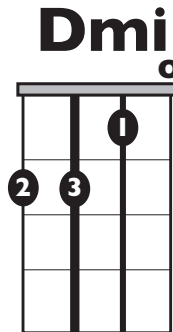

IN THE STYLE OF ...

“Me Enamoré”

by Shakira

KEY: Am

TEMPO: 104BPM

Chords

| | | | | | | |
|----|-----|-----|----|----|----|-----|
| Am | B* | C | Dm | Em | F | G |
| i | ii* | III | iv | v | VI | VII |

SONG FORM: Verse, Chorus, Verse, Chorus, Bridge, Chorus