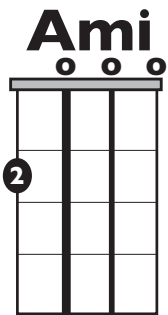

IN THE STYLE OF ...

“Me Enamoré”

by Shakira

KEY: Am

TEMPO: 104BPM

Chords

| | | | | | | |
|----|-----|-----|----|----|----|-----|
| Am | B* | C | Dm | Em | F | G |
| i | ii* | III | iv | v | VI | VII |

SONG FORM: Verse, Chorus, Verse, Chorus, Bridge, Chorus