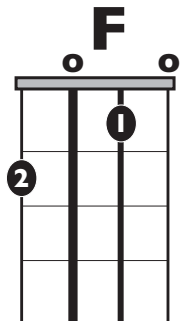

IN THE STYLE OF ...

“Me Enamoré”

by Shakira

KEY: Am

TEMPO: 104BPM

Chords

| | | | | | | |
|----|-----|-----|----|----|----|-----|
| Am | B* | C | Dm | Em | F | G |
| i | ii* | III | iv | v | VI | VII |

SONG FORM: Verse, Chorus, Verse, Chorus, Bridge, Chorus

Iconic Notation

Strum Pattern

Solo Scale

Standard Notation

Strum Pattern

Solo Scale

A Minor Pentatonic